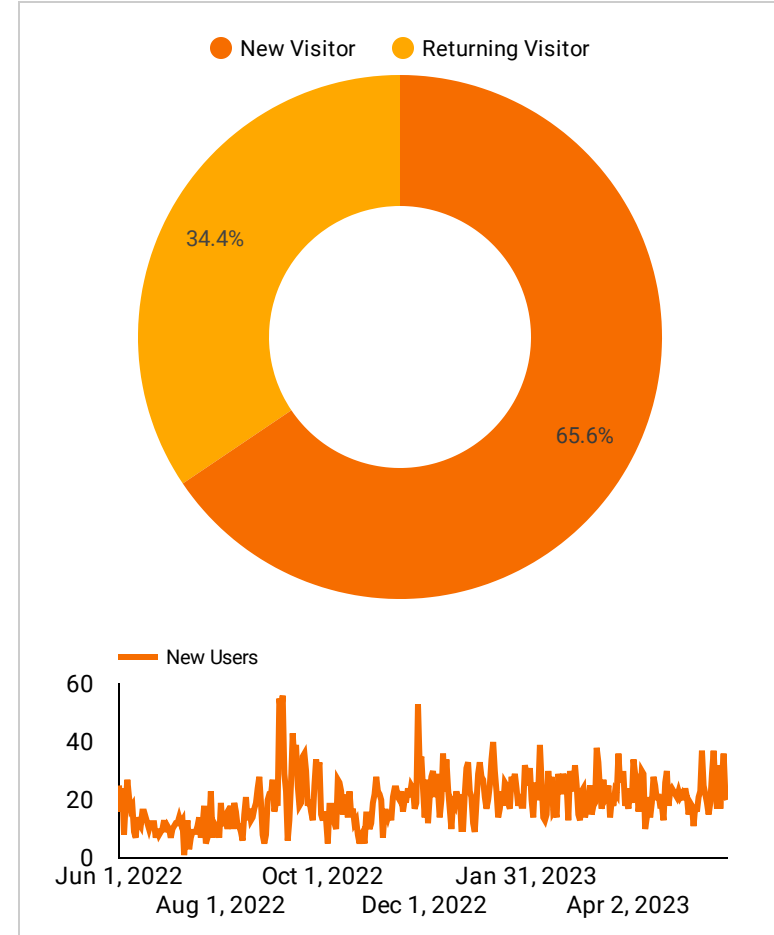

Google Analytics Audience Overview

Continent ▾

Region ▾

Channel ▾

Device ▾

Jun 1, 2022 - May 31, 2023 ▾

Your audience at a glance

Users
7,238

New Users
7,200

Number of Sessions per User
1.52

Sessions
11,015

Pageviews
26,503

Pages / Session
2.41

Avg. Session Duration
00:02:37

Bounce Rate
59.88%

Let's learn a bit more about your users!