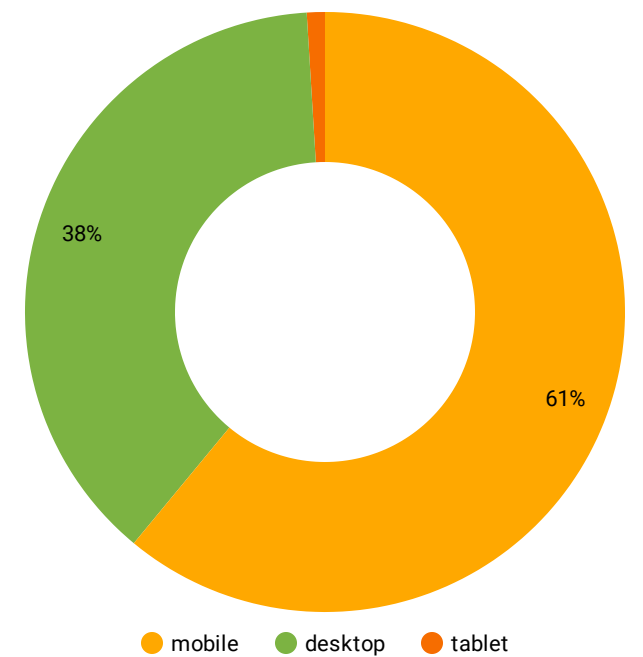

Country breakdown

Continent	Users	New Users
1. Asia	6,868	6,850
2. Americas	143	138
3. Europe	114	112
4. Africa	106	106
5. Oceania	10	10
6. (not set)	5	

1 - 6 / 6 < >

What device are people using?

Device	Users	New Users
1. mobile	4,449	4,422
2. desktop	2,774	2,728
3. tablet	71	71