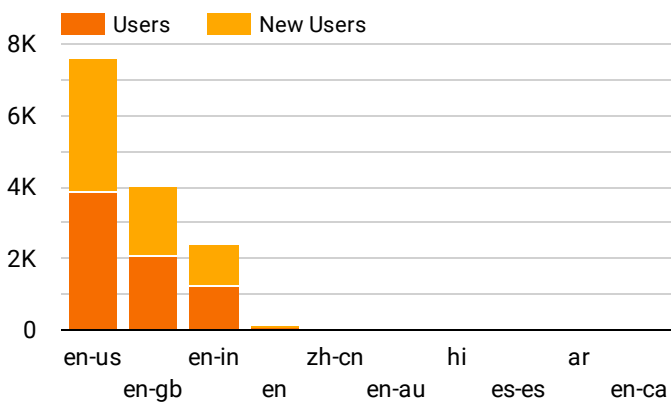

Let's learn a bit more about your users!

Language breakdown

Language	Users	New Users
1. en-us	3,835	3,775
2. en-gb	2,044	1,997
3. en-in	1,214	1,188
4. en	68	66
5. zh-cn	19	19
6. en-au	11	10
7. hi	9	8
8. en-ca	8	8
9. ar	8	8
1... es-es	8	8

1 - 10 / 75 < >