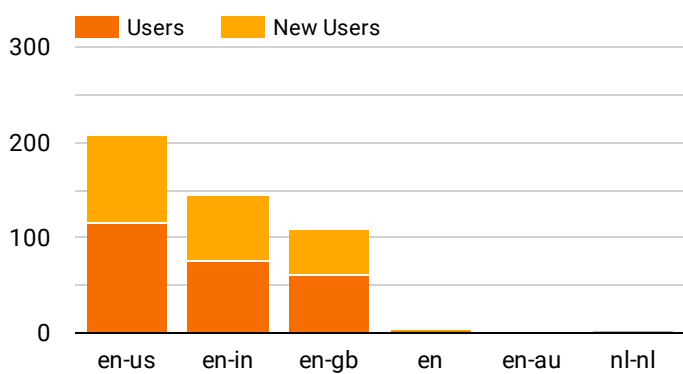

Users **244**

New Users **213**

Number of Sessions per User **1.77**

Sessions **433**

Pageviews **1,909**

Pages / Session **4.41**

Avg. Session Duration **00:06:59**

Bounce Rate **36.03%**

Returning Visitor New Visitor

Let's learn a bit more about your users!

Language breakdown

Language	Users	New Users
1. en-us	116	91
2. en-in	75	70
3. en-gb	60	50
4. en	2	1
5. nl-nl	1	1
6. en-au	1	0

Country breakdown