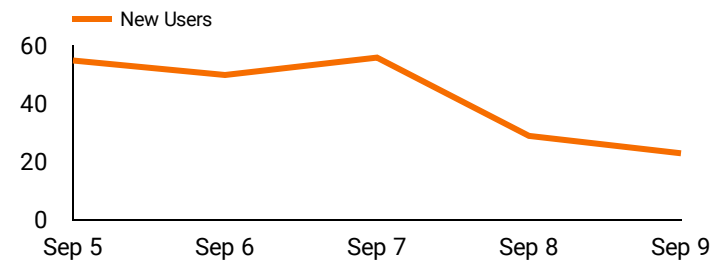

Users **244**

New Users **213**

Number of Sessions per User **1.77**

Sessions **433**

Pageviews **1,909**

Pages / Session **4.41**

Avg. Session Duration **00:06:59**

Bounce Rate **36.03%**

Returning Visitor New Visitor

Let's learn a bit more about your users!

Language breakdown

Language	Users	New Users
1. en-us	116	91
2. en-in	75	70
3. en-gb	60	50
4. en	2	1
5. nl-nl	1	1
6. en-au	1	0

Country breakdown