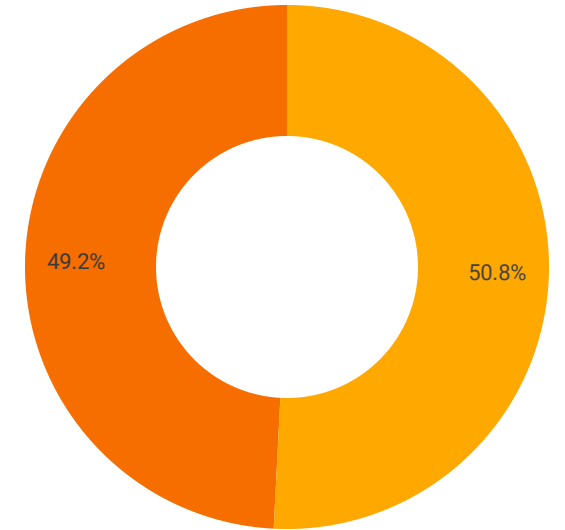

Users **244**

New Users **213**

Number of Sessions per User **1.77**

Sessions **433**

Pageviews **1,909**

Pages / Session **4.41**

Avg. Session Duration **00:06:59**

Bounce Rate **36.03%**

Returning Visitor New Visitor