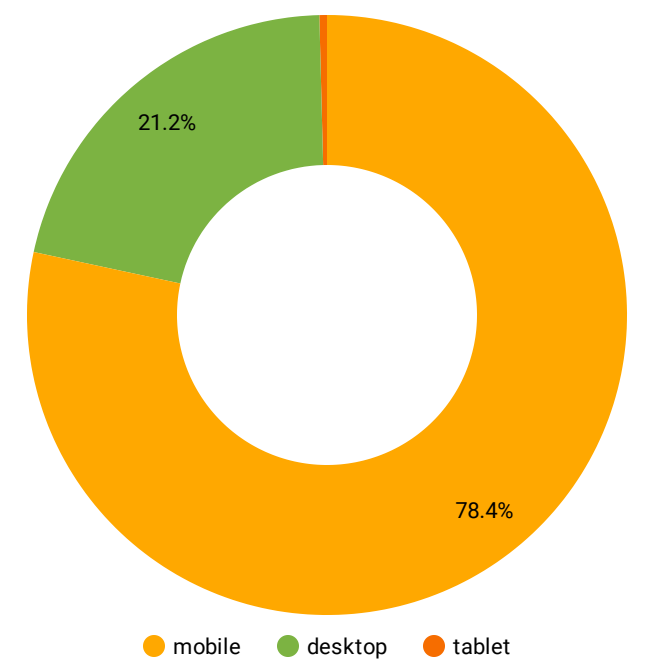

Returning Visitor New Visitor

Let's learn a bit more about your users!

Language breakdown

Language	Users	New Users
1. en-us	116	91
2. en-in	75	70
3. en-gb	60	50
4. en	2	1
5. nl-nl	1	1
6. en-au	1	0

Country breakdown

Continent	Users	New Users
1. Asia	243	212
2. Europe	1	1

Registrar
Amity University Haryana
Manesar Gurgaon-122413

What device are people using?

Device	Users	New Users
1. mobile	192	179
2. desktop	52	33
3. tablet	1	1