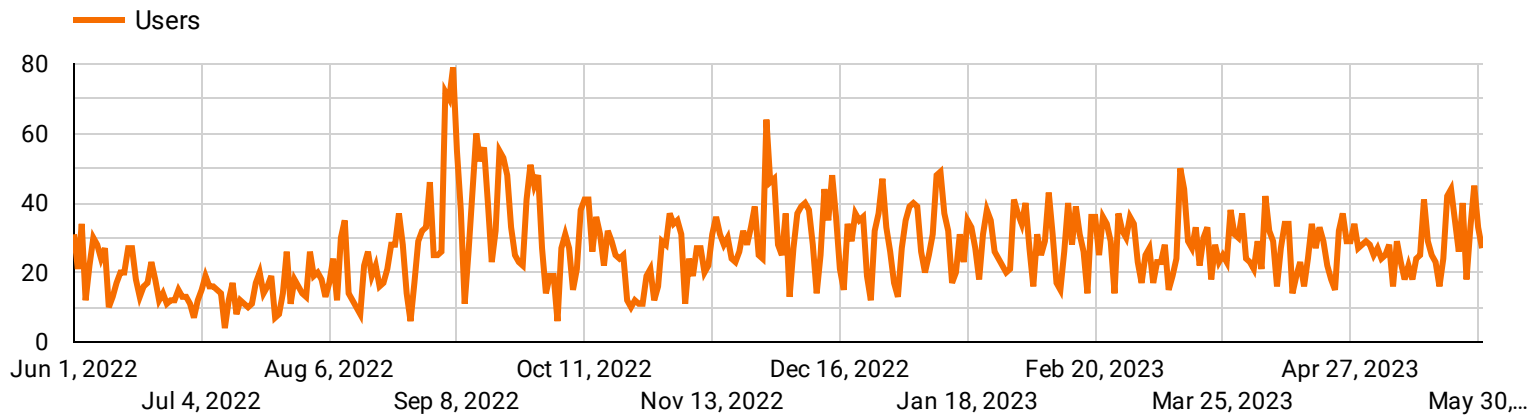

Google Analytics Audience Overview

Continent ▾

Region ▾

Channel ▾

Device ▾

Jun 1, 2022 - May 31, 2023 ▾

Your audience at a glance

Users
7,238