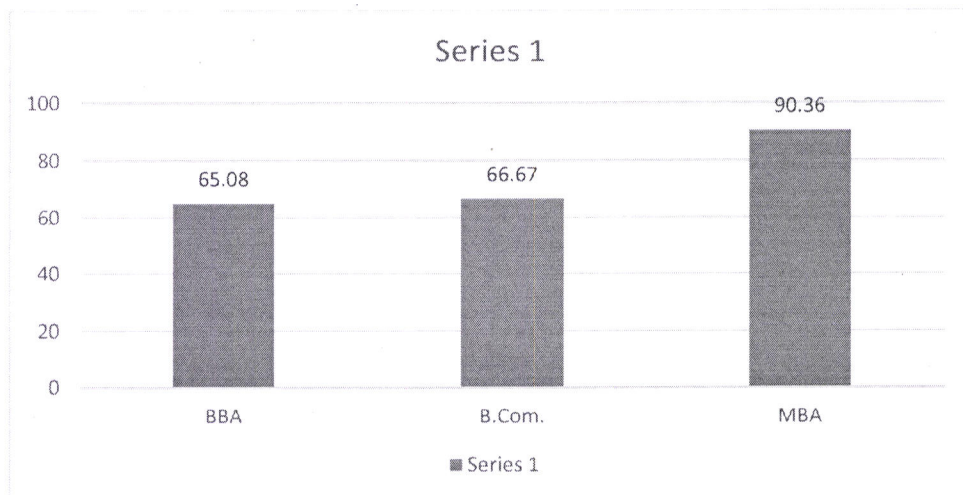

AMITY UNIVERSITY

RAJASTHAN

RESULT ANALYSIS 2021-22

AMITY BUSINESS SCHOOL

CODE	BRANCH	Percentage of students Passed (%)
BBA	Bachelor of Business Administration	65.08
B.Com.	Bachelor of Commerce (Honours)	66.67
MBA	Master of Business Administration	90.36