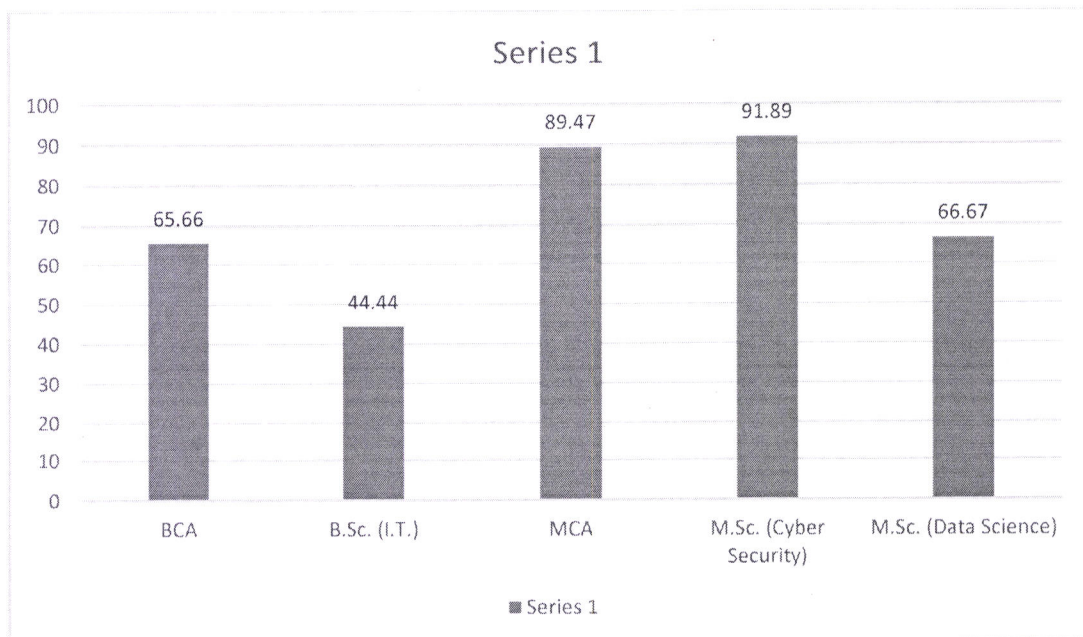

AMITY UNIVERSITY

RAJASTHAN

RESULT ANALYSIS 2021-22

AMITY INSTITUTE OF INFORMATION TECHNOLOGY

CODE	BRANCH	Percentage of students Passed (%)
BCA	Bachelor of Computer Applications	65.66
B.Sc. (I.T.)	Bachelor of Science (Information Technology)	44.44
MCA	Master of Computer Applications	89.47
M.Sc. (Cyber Security)	Master of Science (Cyber Security)	91.89
M.Sc. (Data Science)	Master of Science (Data Science)	66.67