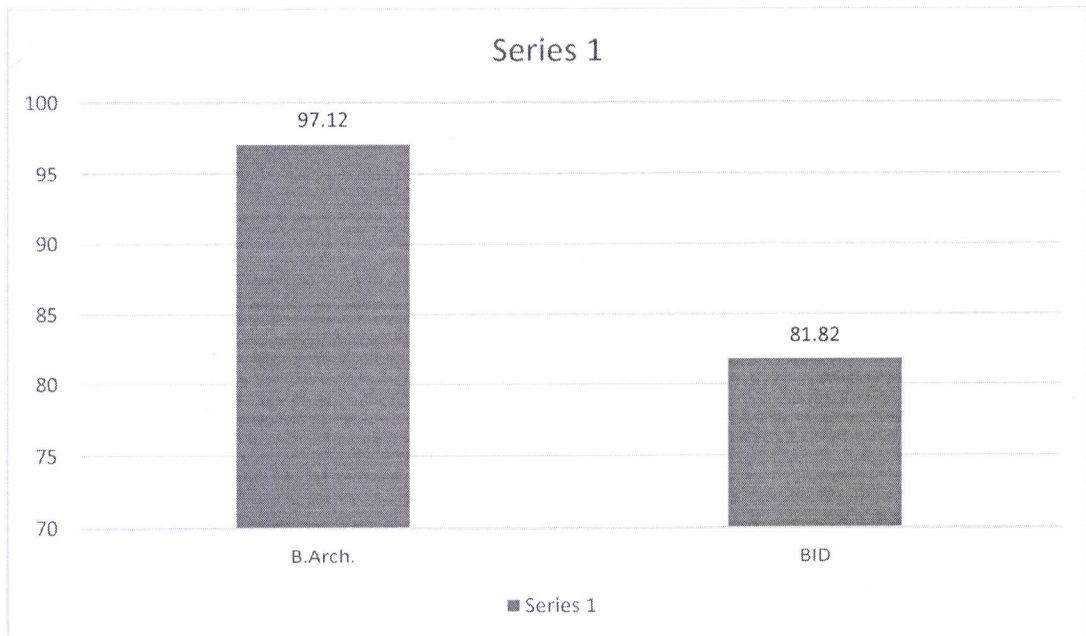

AMITY UNIVERSITY

RAJASTHAN

RESULT ANALYSIS 2019-20

AMITY SCHOOL OF ARCHITECTURE & PLANNING

CODE	BRANCH	Percentage of students Passed (%)
B.Arch.	Bachelor of Architecture	97.12
BID	Bachelor of Interior Design	81.82