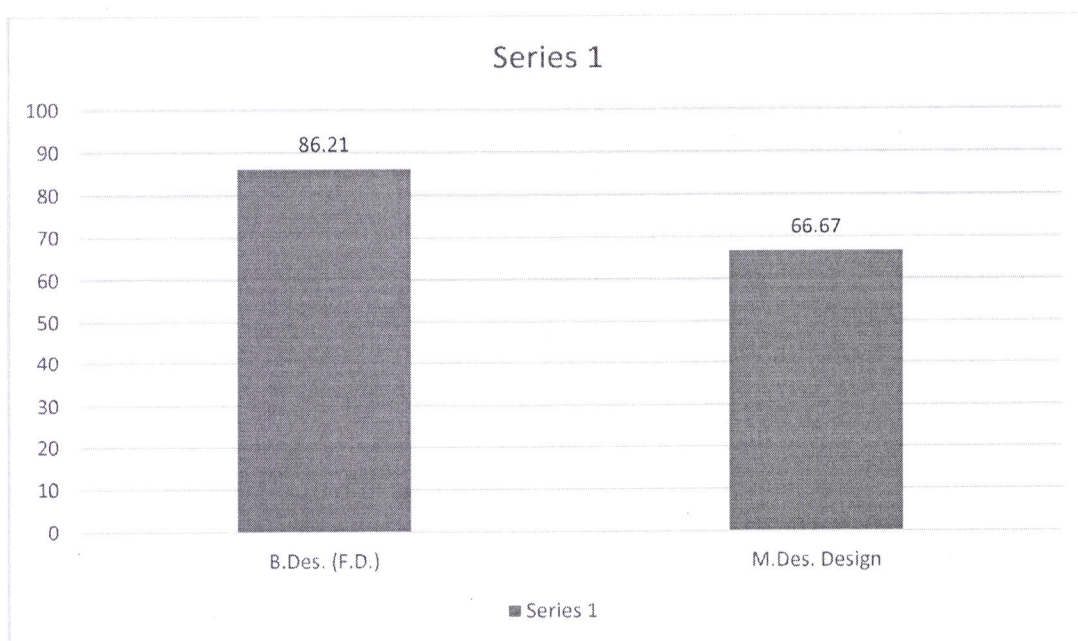

AMITY UNIVERSITY

RAJASTHAN

RESULT ANALYSIS 2020-21

AMITY SCHOOL OF FASHION DESIGN & TECHNOLOGY

CODE	BRANCH	Percentage of students Passed (%)
B.Des. (F.D.)	Bachelor of Design (Fashion Design)	86.21
M.Des. Design	Master of Design (Design)	66.67