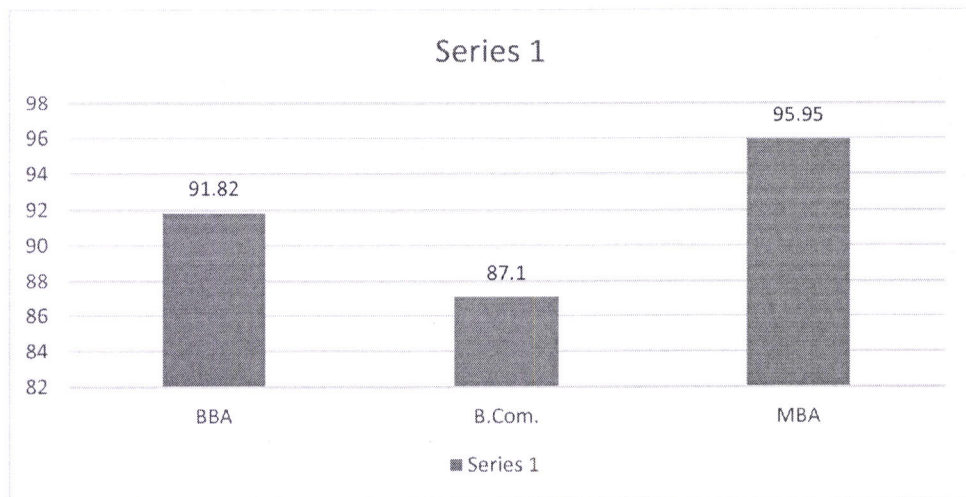

AMITY UNIVERSITY

RAJASTHAN

RESULT ANALYSIS 2019-20

AMITY BUSINESS SCHOOL

CODE	BRANCH	Percentage of students Passed (%)
BBA	Bachelor of Business Administration	91.82
B.Com.	Bachelor of Commerce (Honours)	87.10
MBA	Master of Business Administration	95.95