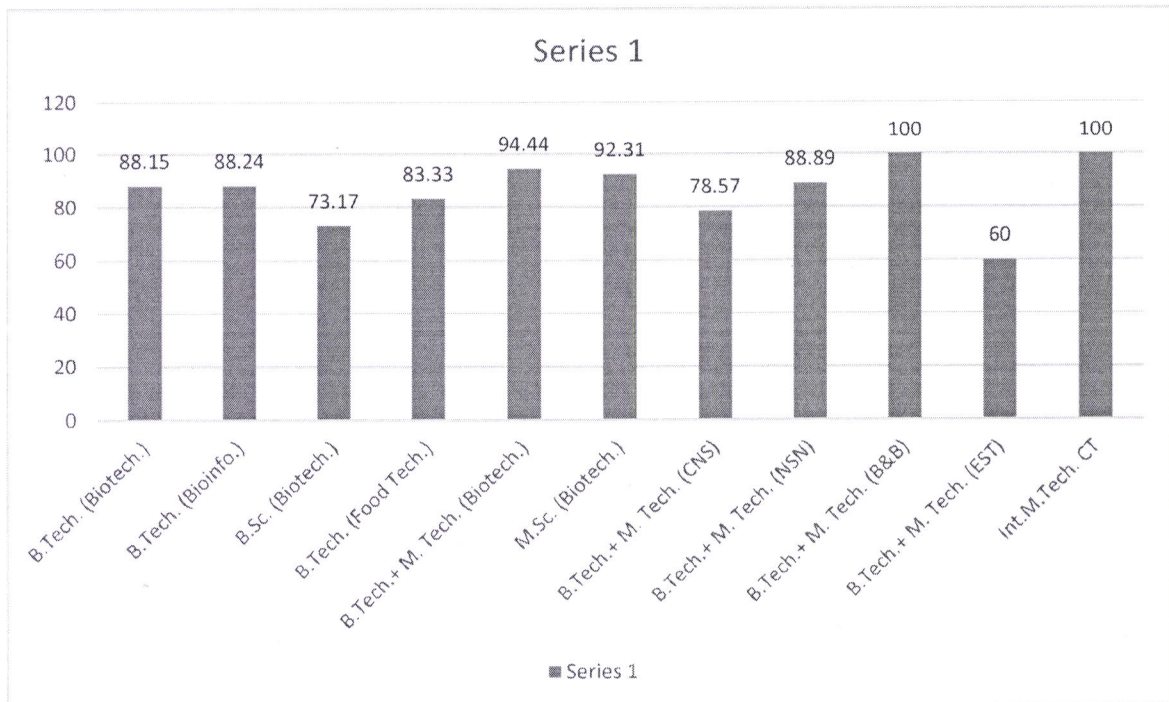

AMITY UNIVERSITY

RAJASTHAN

RESULT ANALYSIS 2018-19

AMITY INSTITUTE OF BIOTECHNOLOGY

CODE	BRANCH	Percentage of students Passed (%)
B.Tech. (Biotech.)	Bachelor of Technology (Biotech.)	88.15
B.Tech. (Bioinfo.)	Bachelor of Technology (Bioinformatics)	88.24
B.Sc. (Biotech.)	Bachelor of Science (Biotech.)	73.17
B.Tech. (Food Tech.)	Bachelor of Technology (Food Tech.)	83.33
B.Tech.+ M. Tech. (Biotech.)	B.Tech.+ M. Tech. (Biotech.)	94.44
M.Sc. (Biotech.)	Master of Science (Biotech.)	92.31
B.Tech.+ M. Tech. (CNS)	B.Tech.+ M. Tech. (CNS)	78.57
B.Tech.+ M. Tech. (NSN)	B.Tech.+ M. Tech. (NSN)	88.89
B.Tech.+ M. Tech. (B&B)	B.Tech.+ M. Tech. (B&B)	100.00
B.Tech.+ M. Tech. (EST)	B.Tech.+ M. Tech. (EST)	60.00
Int.M.Tech. CT	Int. M.Tech. (C.T.)	100.00