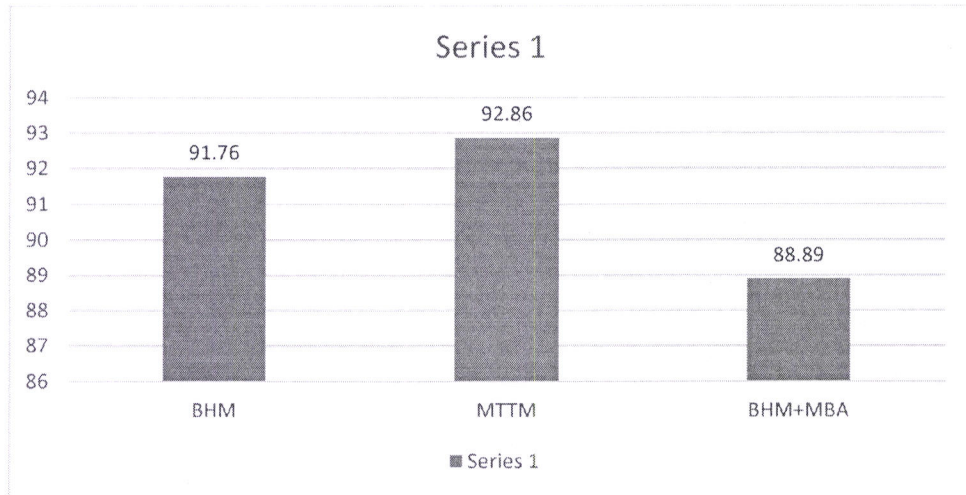

AMITY UNIVERSITY

RAJASTHAN

RESULT ANALYSIS 2019-20

AMITY SCHOOL OF HOSPITALITY

CODE	BRANCH	Percentage of students Passed (%)
BHM	Bachelor of Hotel Management	91.76
MTTM	Master of Tourism & Travel Management	92.86
BHM+MBA	Bachelor of Hotel Management + Master of Business Administration – Dual Degree	88.89