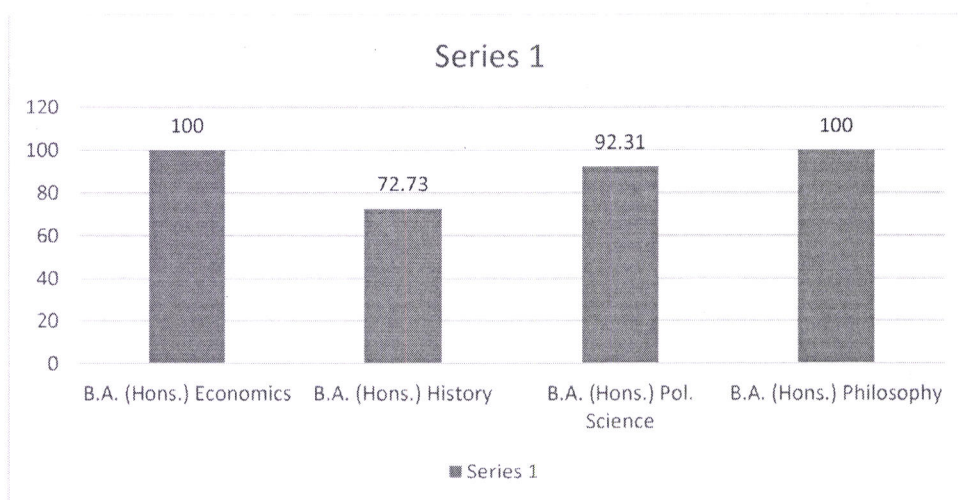

AMITY UNIVERSITY

RAJASTHAN

RESULT ANALYSIS 2019-20

AMITY SCHOOL OF LIBERAL ARTS

CODE	BRANCH	Percentage of students Passed (%)
B.A. (Hons.) Economics	Bachelor of Arts (Hons.) Economics	100.00
B.A. (Hons.) History	Bachelor of Arts (Hons.) History	72.73
B.A. (Hons.) Pol. Science	Bachelor of Arts (Hons.) Pol. Science	92.31
B.A. (Hons.) Philosophy	Bachelor of Arts (Hons.) Philosophy	100.00