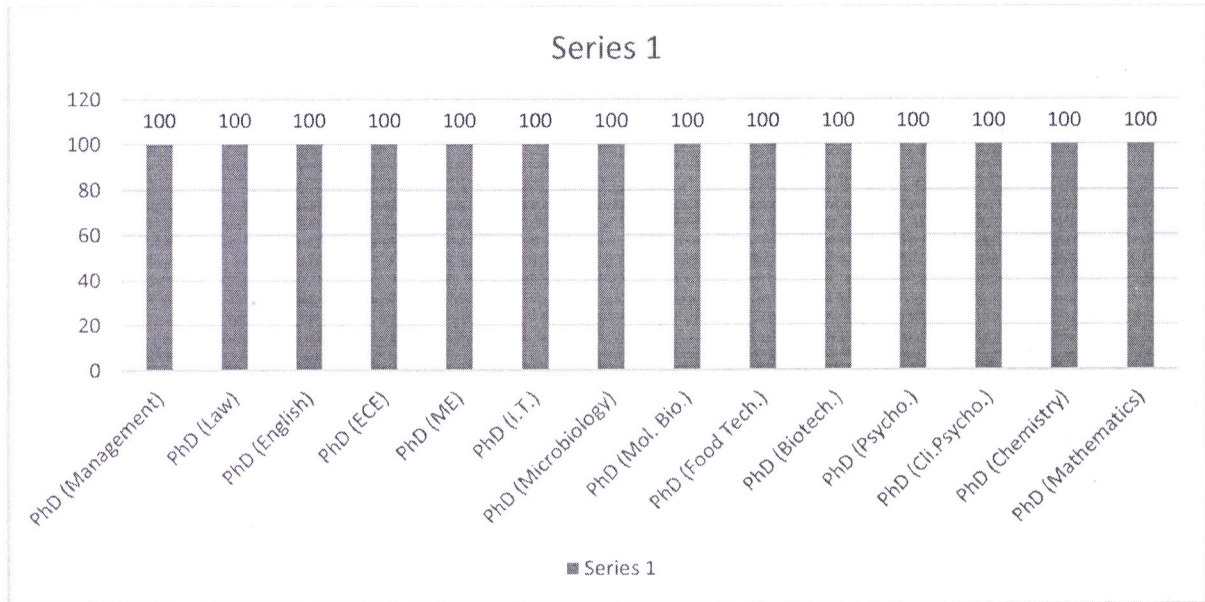

RESULT ANALYSIS 2020-21

Doctor of Philosophy

CODE	BRANCH	Percentage of students Passed (%)
PhD (Management)	Doctor of Philosophy (Management)	100
PhD (Law)	Doctor of Philosophy (Law)	100
PhD (English)	Doctor of Philosophy (English)	100
PhD (ECE)	Doctor of Philosophy (Electronics & Communication Engg.)	100
PhD (ME)	Doctor of Philosophy (Mechanical Engineering)	100
PhD (I.T.)	Doctor of Philosophy (Information Technology)	100
PhD (Microbiology)	Doctor of Philosophy (Microbiology)	100
PhD (Mol. Bio.)	Doctor of Philosophy (Molecular Biology)	100
PhD (Food Tech.)	Doctor of Philosophy (Food Technology)	100
PhD (Biotech.)	Doctor of Philosophy (Biotechnology)	100
PhD (Psycho.)	Doctor of Philosophy (Psychology)	100
PhD (Cli.Psycho.)	Doctor of Philosophy (Clinical Psychology)	100
PhD (Chemistry)	Doctor of Philosophy (Chemistry)	100
PhD (Mathematics)	Doctor of Philosophy (Mathematics)	100