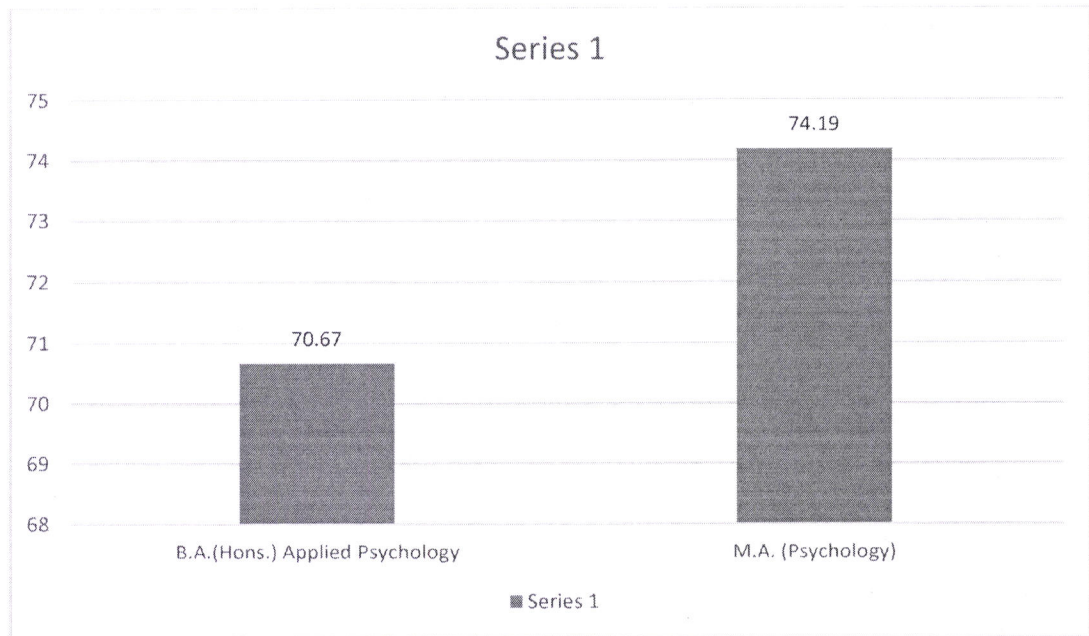

AMITY UNIVERSITY

RAJASTHAN

RESULT ANALYSIS 2021-22

AMITY INSTITUTE OF BEHAVIOURAL & ALLIED SCIENCES

CODE	BRANCH	Percentage of students Passed (%)
B.A.(A.P.)	B.A.(Hons.) Applied Psychology	70.67
M.A. (Psy.)	M.A. (Psychology)	74.19