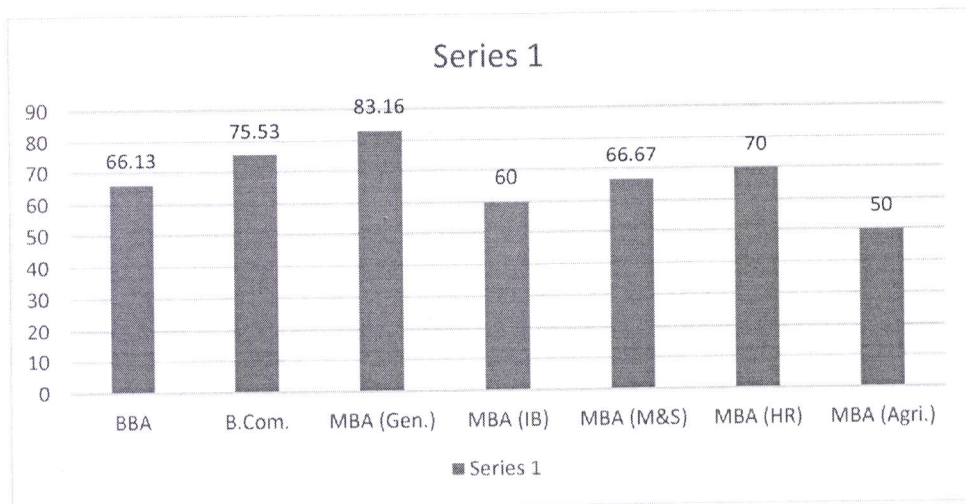

AMITY UNIVERSITY

RAJASTHAN

RESULT ANALYSIS 2017-18

AMITY BUSINESS SCHOOL

CODE	BRANCH	Percentage of students Passed (%)
BBA	Bachelor of Business Administration	66.13
B.Com.	Bachelor of Commerce (Honours)	75.53
MBA (Gen.)	Master of Business Administration (General)	83.16
MBA (IB)	Master of Business Administration (International Business)	60.00
MBA (M&S)	Master of Business Administration (Marketing & Sales)	66.67
MBA (HR)	Master of Business Administration (Human Resource)	70.00
MBA (Agri.)	Master of Business Administration (Agri. Business)	50.00