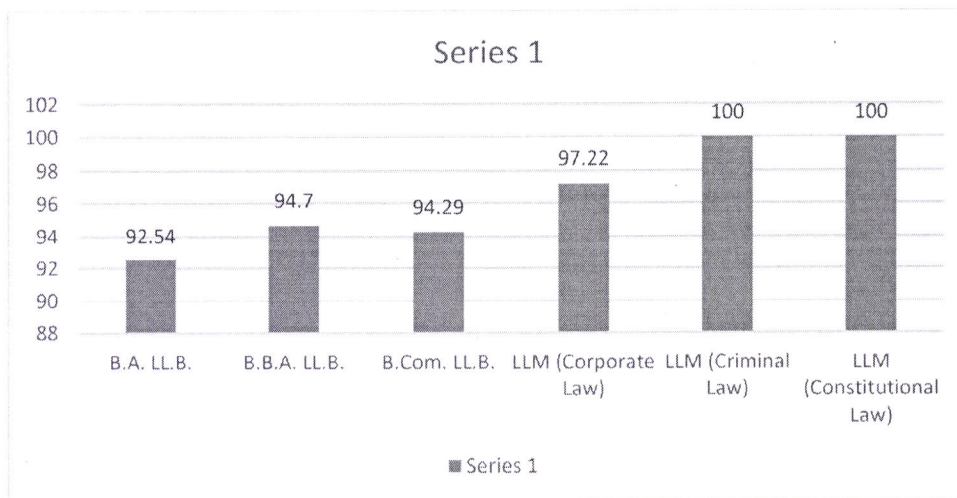

AMITY UNIVERSITY

RAJASTHAN

RESULT ANALYSIS 2020-21

AMITY LAW SCHOOL

CODE	BRANCH	Percentage of students Passed (%)
B.A. LL.B.	B.A. LL.B.	92.54
B.B.A. LL.B.	B.B.A. LL.B.	94.70
B.Com. LL.B.	B.Com. LL.B.	94.29
LLM (Corporate Law)	LLM (Corporate Law)	97.22
LLM (Criminal Law)	LLM (Criminal Law)	100.00
LLM (Constitutional Law)	LLM (Constitutional Law)	100.00