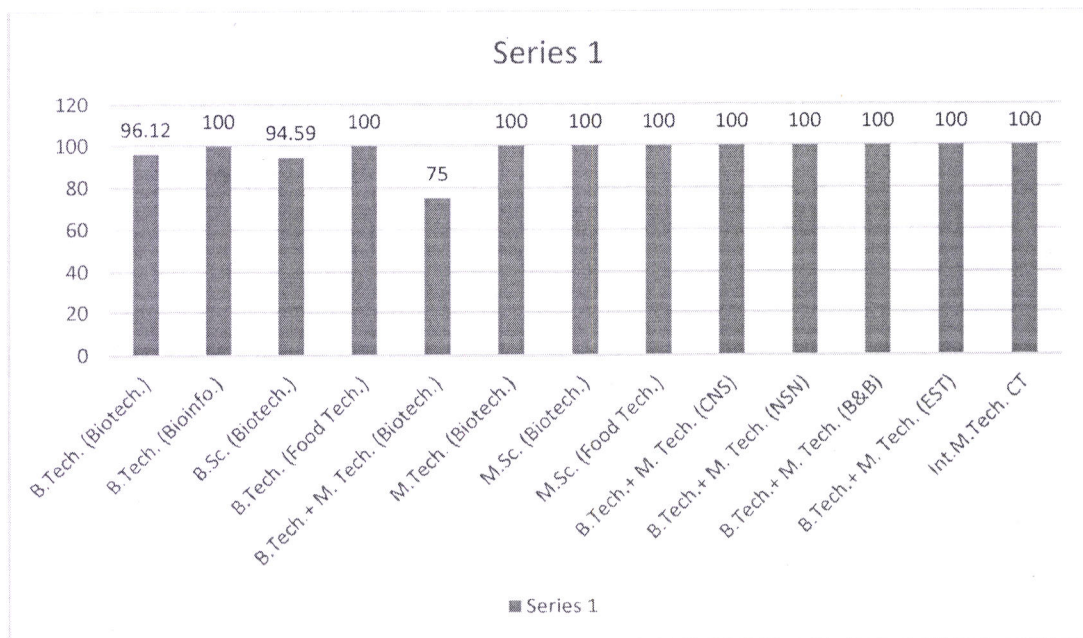

AMITY UNIVERSITY

RAJASTHAN

RESULT ANALYSIS 2020-21

AMITY INSTITUTE OF BIOTECHNOLOGY

CODE	BRANCH	Percentage of students Passed (%)
B.Tech. (Biotech.)	Bachelor of Technology (Biotech.)	96.12
B.Tech. (Bioinfo.)	Bachelor of Technology (Bioinformatics)	100.00
B.Sc. (Biotech.)	Bachelor of Science (Biotech.)	94.59
B.Tech. (Food Tech.)	Bachelor of Technology (Food Tech.)	100.00
B.Tech.+ M. Tech. (Biotech.)	B.Tech.+ M. Tech. (Biotech.)	75.00
M.Tech. (Biotech.)	Master of Technology (Biotech.)	100.00
M.Sc. (Biotech.)	Master of Science (Biotech.)	100.00
M.Sc. (Food Tech.)	Master of Science (Food Tech.)	100.00
B.Tech.+ M. Tech. (CNS)	B.Tech.+ M. Tech. (CNS)	100.00
B.Tech.+ M. Tech. (NSN)	B.Tech.+ M. Tech. (NSN)	100.00
B.Tech.+ M. Tech. (B&B)	B.Tech.+ M. Tech. (B&B)	100.00
B.Tech.+ M. Tech. (EST)	B.Tech.+ M. Tech. (EST)	100.00
Int.M.Tech. CT	Int. M.Tech. (C.T.)	100.00