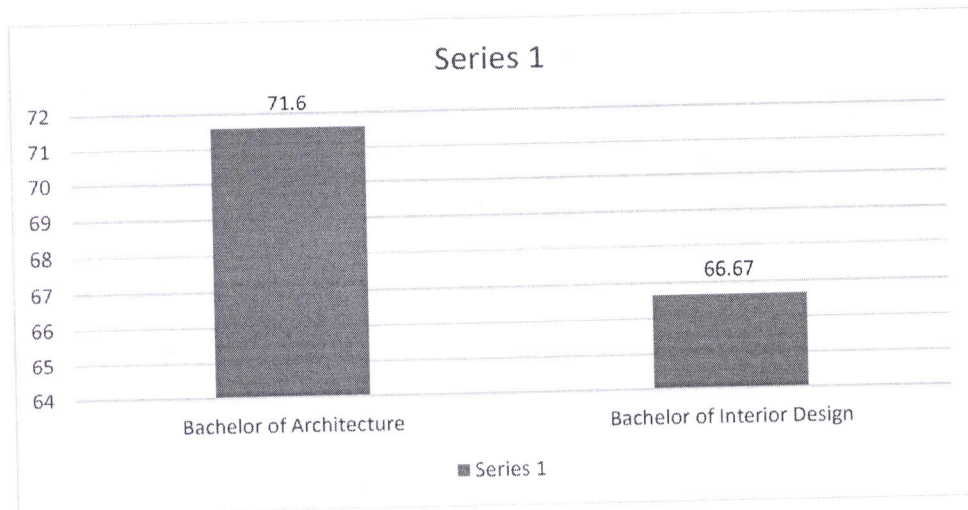

AMITY UNIVERSITY

RAJASTHAN

RESULT ANALYSIS 2017-18

AMITY SCHOOL OF ARCHITECTURE & PLANNING

CODE	BRANCH	Percentage of students Passed (%)
B.Arch.	Bachelor of Architecture	71.60
BID	Bachelor of Interior Design	66.67