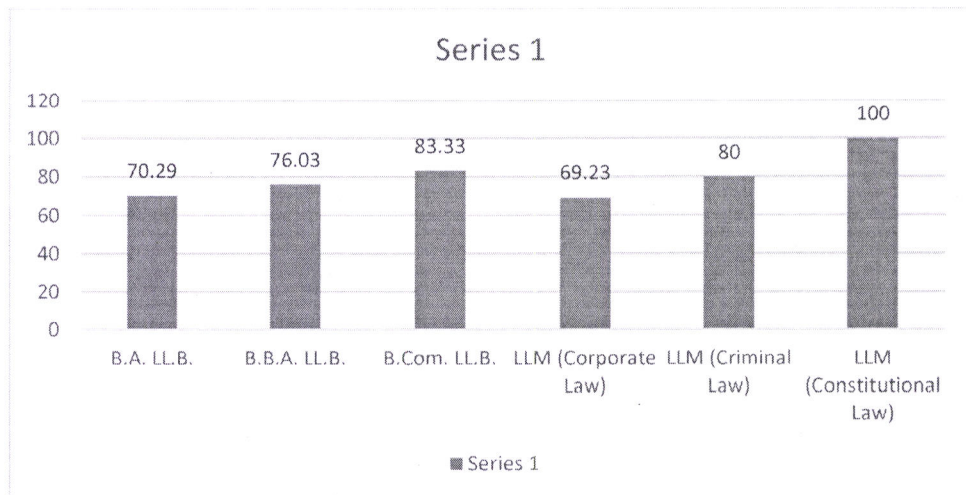

AMITY UNIVERSITY

RAJASTHAN

RESULT ANALYSIS 2018-19

AMITY LAW SCHOOL

CODE	BRANCH	Percentage of students Passed (%)
B.A. LL.B.	B.A. LL.B.	70.29
B.B.A. LL.B.	B.B.A. LL.B.	76.03
B.Com. LL.B.	B.Com. LL.B.	83.33
LLM (Corporate Law)	LLM (Corporate Law)	69.23
LLM (Criminal Law)	LLM (Criminal Law)	80.00
LLM (Constitutional Law)	LLM (Constitutional Law)	100.00