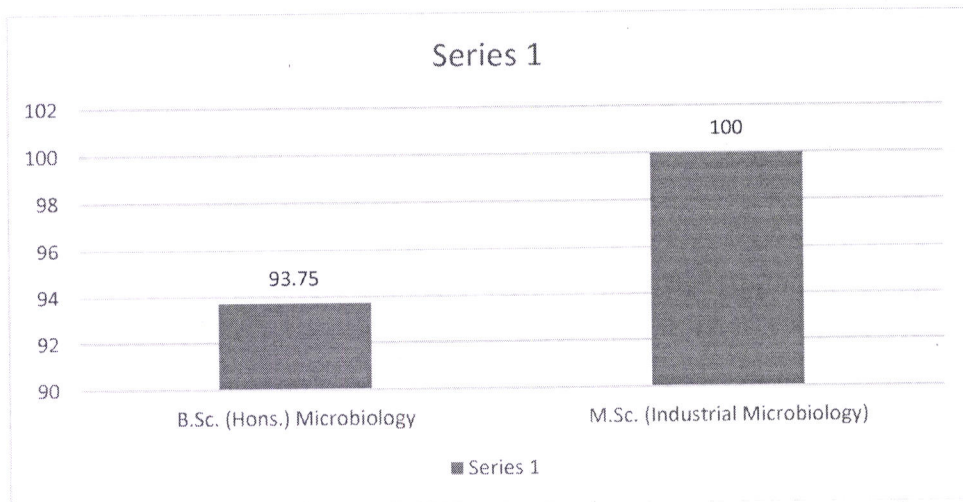

AMITY UNIVERSITY

RAJASTHAN

RESULT A96NALYSIS 2017-18

AMITY INSTITUTE OF MICROBIAL TECHNOLOGY

CODE	BRANCH	Percentage of students Passed (%)
B.Sc. Micro.	B.Sc. (Hons.) Microbiology	93.75
M.Sc. (I.M.)	M.Sc. (Industrial Microbiology)	100.00