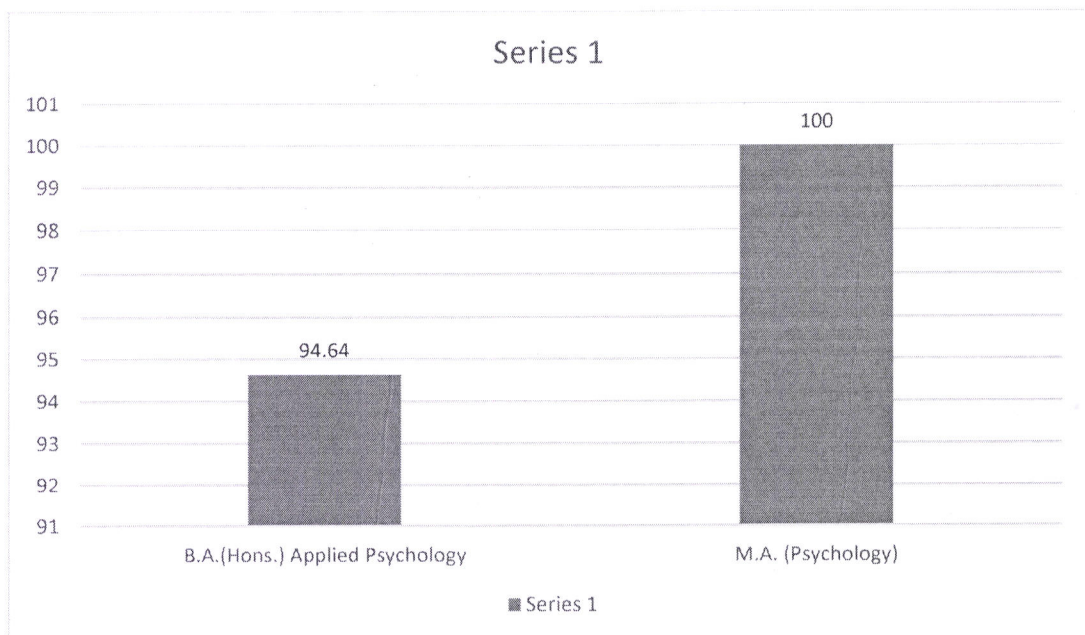

AMITY UNIVERSITY

RAJASTHAN

RESULT ANALYSIS 2019-20

AMITY INSTITUTE OF BEHAVIOURAL & ALLIED SCIENCES

CODE	BRANCH	Percentage of students Passed (%)
B.A.(A.P.)	B.A.(Hons.) Applied Psychology	94.64
M.A. (Psy.)	M.A. (Psychology)	100.00