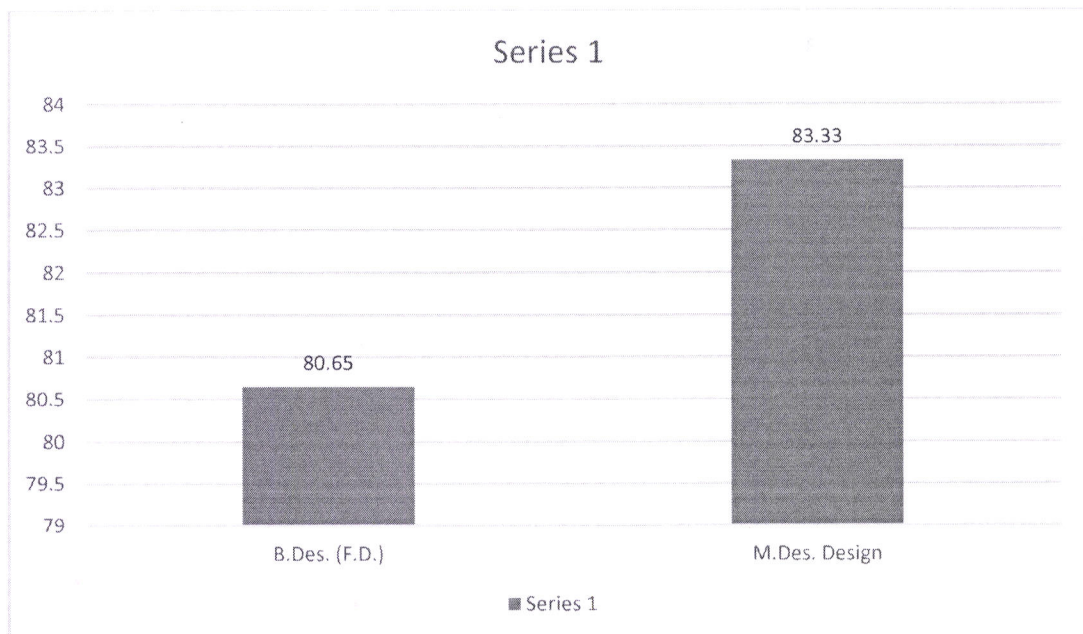

RESULT ANALYSIS 2021-22

AMITY SCHOOL OF FASHION DESIGN & TECHNOLOGY

CODE	BRANCH	Percentage of students Passed (%)
B.Des. (F.D.)	Bachelor of Design (Fashion Design)	80.65
M.Des. Design	Master of Design (Design)	83.33