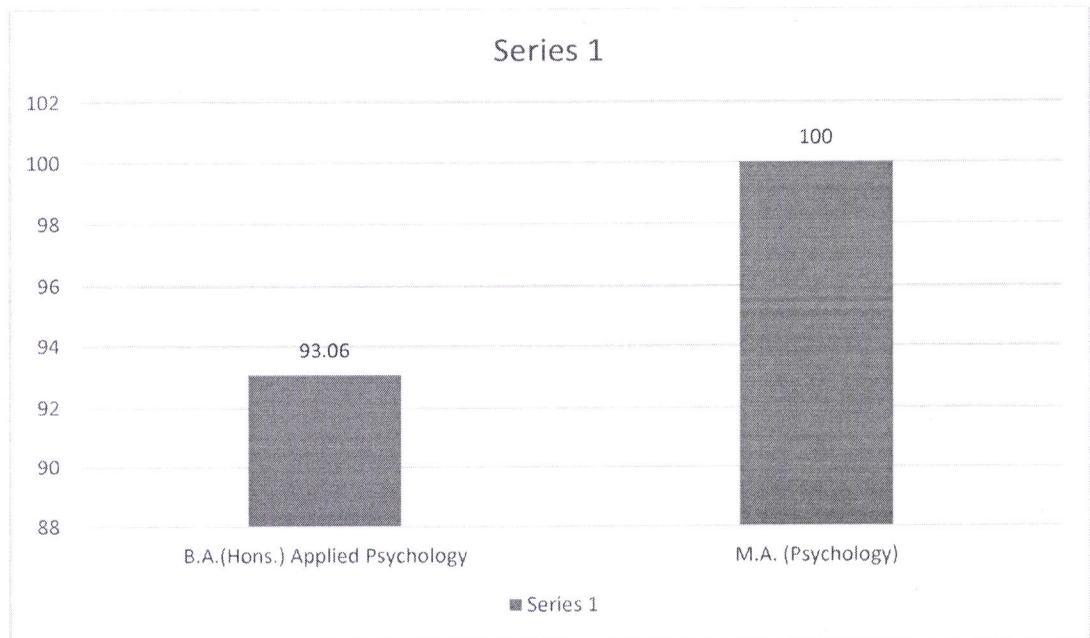

AMITY UNIVERSITY

RAJASTHAN

RESULT ANALYSIS 2020-21

AMITY INSTITUTE OF BEHAVIOURAL & ALLIED SCIENCES

CODE	BRANCH	Percentage of students Passed (%)
B.A.(A.P.)	B.A.(Hons.) Applied Psychology	93.06
M.A. (Psy.)	M.A. (Psychology)	100.00