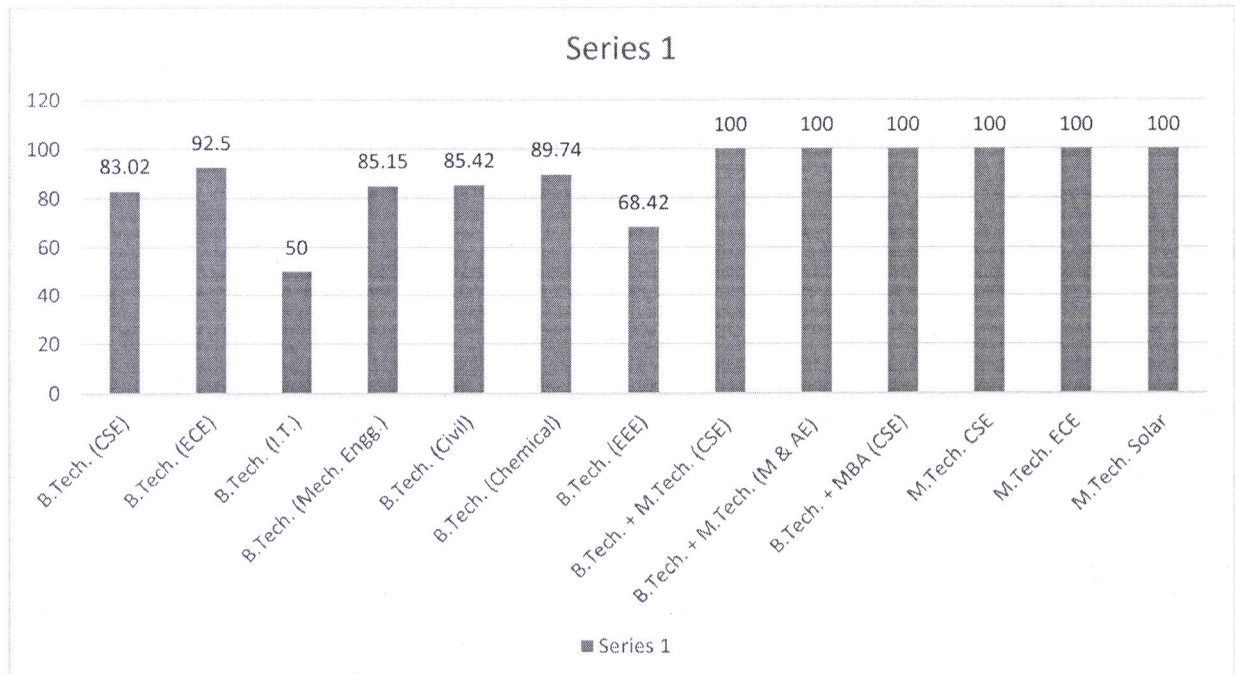

AMITY UNIVERSITY
RAJASTHAN

ANNUAL RESULT 2018-19

[Handwritten signature]

AMITY UNIVERSITY

RAJASTHAN

RESULT ANALYSIS 2018-19

AMITY SCHOOL OF ENGINEERING & TECHNOLOGY

CODE	BRANCH	Percentage of students Passed (%)
B.Tech. (CSE)	COMPUTER SCIENCE & ENGINEERING	83.02
B.Tech. (ECE)	ELECTRONICS & COMMUNICATION ENGINEERING	92.50
B.Tech. (I.T.)	INFORMATION TECHNOLOGY	50.00
B.Tech. (Mech. Engg.)	MECHANICAL ENGINEERING	85.15
B.Tech. (Civil)	CIVIL ENGINEERING	85.42
B.Tech. (Chemical)	CHEMICAL ENGINEERING	89.74
B.Tech. (EEE)	ELECTRICAL & ELECTRONICS ENGINEERING	68.42
B.Tech. + M.Tech. (CSE)	B.Tech. + M.Tech. (CSE)	100.00
B.Tech. + M.Tech. (M & AE)	B.Tech. + M.Tech. (M & AE)	100.00
B.Tech. + MBA (CSE)	B.Tech. + MBA (CSE)	100.00
M.Tech. CSE	M.Tech. CSE	100.00
M.Tech. ECE	M.Tech. ECE	100.00
M.Tech. Solar	M.Tech. Solar	100.00