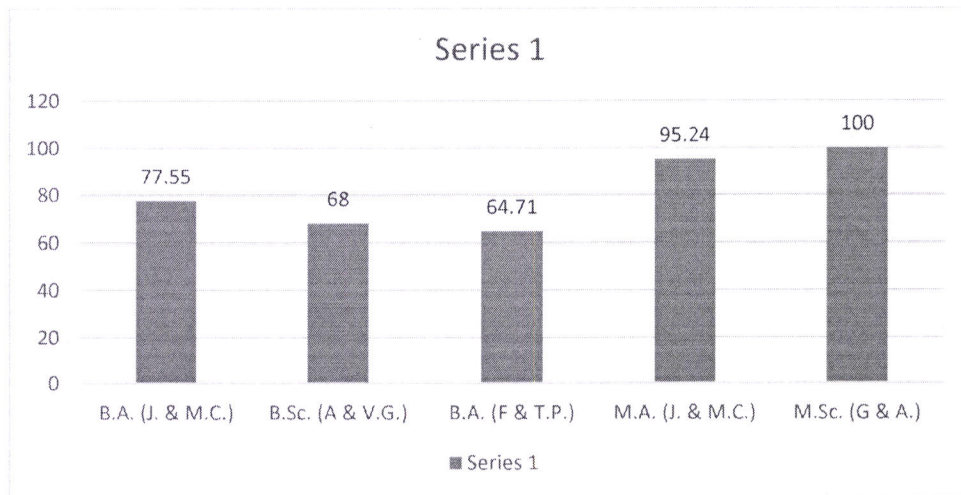

AMITY UNIVERSITY

RAJASTHAN

RESULT ANALYSIS 2021-22

AMITY SCHOOL OF COMMUNICATION

CODE	BRANCH	Percentage of students Passed (%)
B.A. (J. & M.C.)	Bachelor of Arts (Journalism & Mass Communication)	77.55
B.Sc. (A & V.G.)	Bachelor of Science (Animation & Visual Graphics)	68.00
B.A. (F & T.P.)	Bachelor of Arts (Film & Television Production)	64.71
M.A. (J. & M.C.)	Master of Arts (Journalism & Mass Communication)	95.24
M.Sc. (G & A.)	Master of Science (Graphics & Animation)	100.00