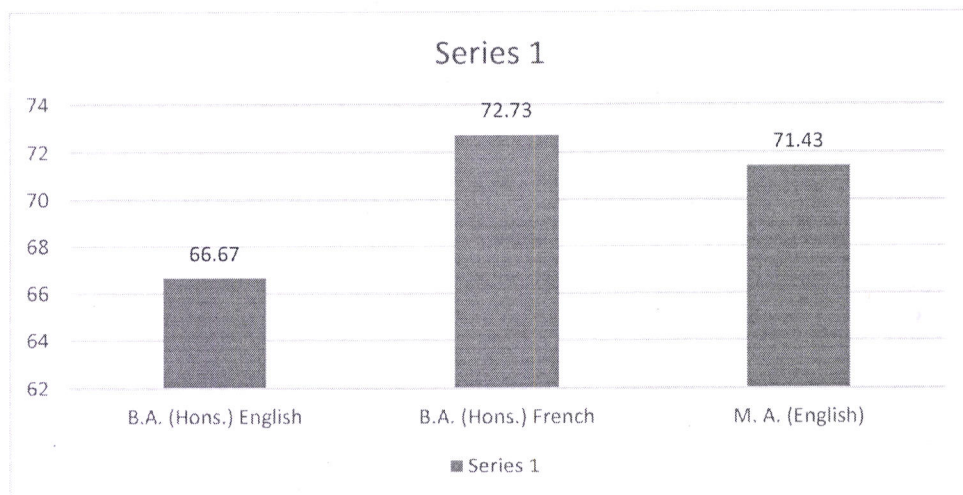

AMITY UNIVERSITY

RAJASTHAN

RESULT ANALYSIS 2021-22

AMITY SCHOOL OF LANGUAGES

CODE	BRANCH	Percentage of students Passed (%)
B.A. (Hons.) English	Bachelor of Arts (Hons.) English	66.67
B.A. (Hons.) French	Bachelor of Arts (Hons.) French	72.73
M. A. (English)	Master of Arts (English)	71.43