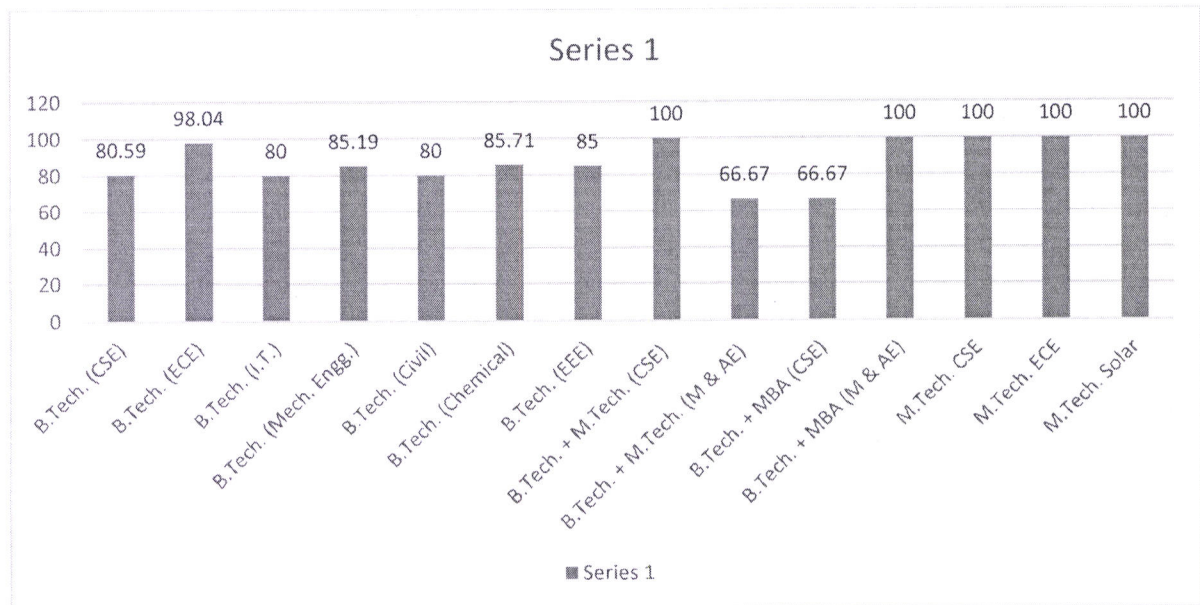

AMITY UNIVERSITY

RAJASTHAN

RESULT ANALYSIS 2017-18

AMITY SCHOOL OF ENGINEERING & TECHNOLOGY