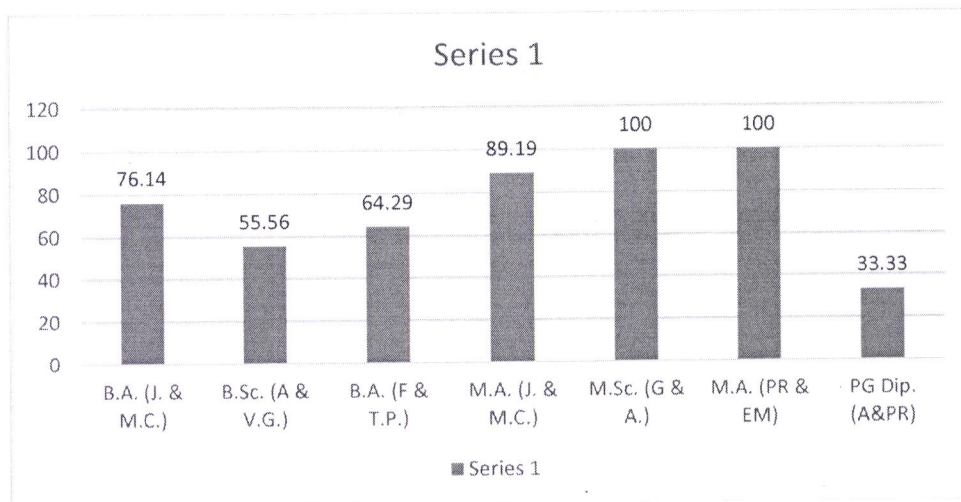

AMITY UNIVERSITY

RAJASTHAN

RESULT ANALYSIS 2017-18

AMITY SCHOOL OF COMMUNICATION

CODE	BRANCH	Percentage of students Passed (%)
B.A. (J. & M.C.)	Bachelor of Arts (Journalism & Mass Communication)	76.14
B.Sc. (A & V.G.)	Bachelor of Science (Animation & Visual Graphics)	55.56
B.A. (F & T.P.)	Bachelor of Arts (Film & Television Production)	64.29
M.A. (J. & M.C.)	Master of Arts (Journalism & Mass Communication)	89.19
M.Sc. (G & A.)	Master of Science (Graphics & Animation)	100.00
M.A. (PR & EM)	M.A. (Public Relations & Event Mgmt.)	100.00
PG Dip. (A&PR)	PG Dip. (A&PR)	33.33