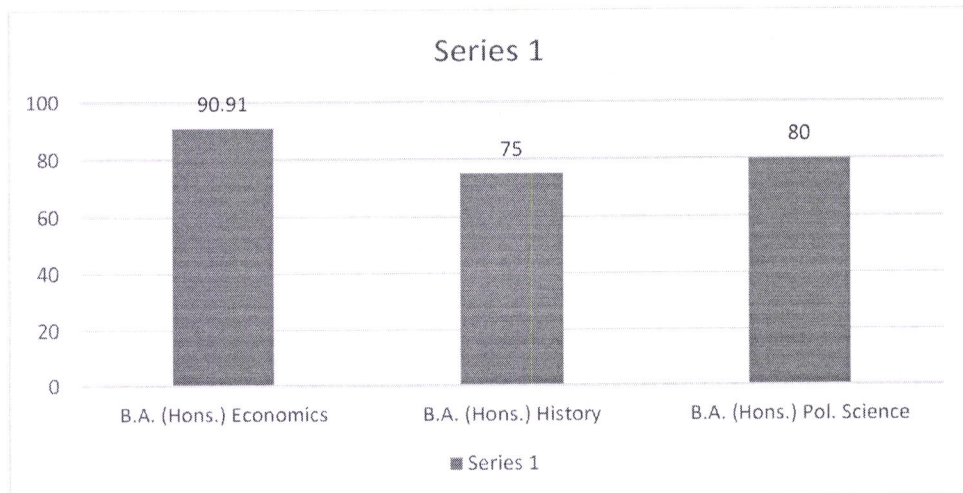

AMITY UNIVERSITY

RAJASTHAN

RESULT ANALYSIS 2017-18

AMITY SCHOOL OF LIBERAL ARTS

CODE	BRANCH	Percentage of students Passed (%)
B.A. (Hons.) Economics	Bachelor of Arts (Hons.) Economics	90.91
B.A. (Hons.) History	Bachelor of Arts (Hons.) History	75.00
B.A. (Hons.) Pol. Science	Bachelor of Arts (Hons.) Pol. Science	80.00