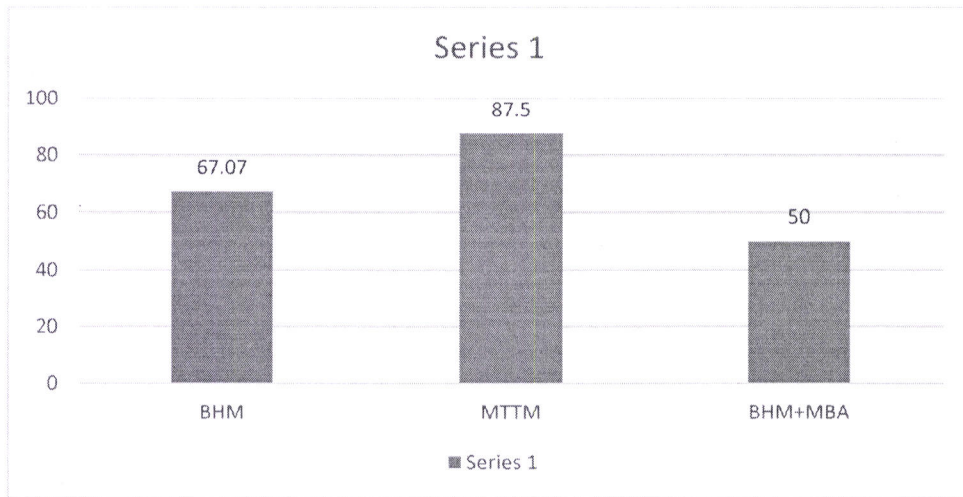

RESULT ANALYSIS 2018-19

AMITY SCHOOL OF FASHION DESIGN & TECHNOLOGY

CODE	BRANCH	Percentage of students Passed (%)
B.Des. (F.D.)	Bachelor of Design (Fashion Design)	76.47

RESULT ANALYSIS 2018-19

AMITY SCHOOL OF HOSPITALITY