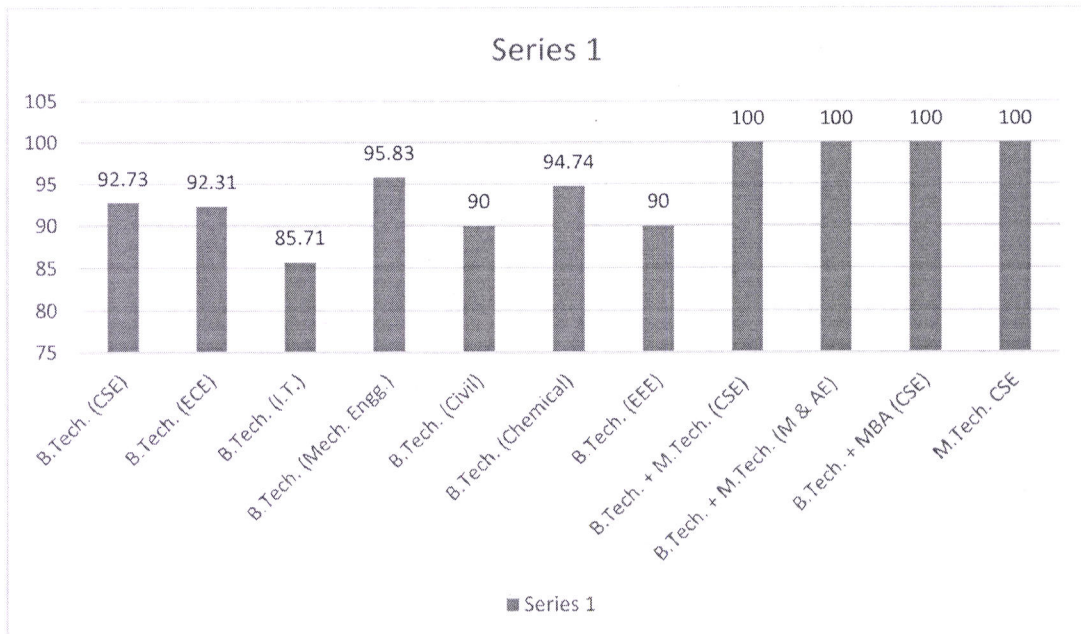

AMITY UNIVERSITY
RAJASTHAN

ANNUAL RESULT 2020-21

AMITY UNIVERSITY

RAJASTHAN

RESULT ANALYSIS 2020-21

AMITY SCHOOL OF ENGINEERING & TECHNOLOGY

CODE	BRANCH	Percentage of students Passed (%)
CSE	COMPUTER SCIENCE & ENGINEERING	92.73
ECE	ELECTRONICS & COMMUNICATION ENGINEERING	92.31
IT	INFORMATION TECHNOLOGY	85.71
ME	MECHANICAL ENGINEERING	95.83
CE	CIVIL ENGINEERING	90.00
CHE	CHEMICAL ENGINEERING	94.74
EEE	ELECTRICAL & ELECTRONICS ENGINEERING	90.00
B.Tech. + M.Tech. (CSE)	B.Tech. + M.Tech. (CSE)	100.00
B.Tech. + M.Tech. (M & AE)	B.Tech. + M.Tech. (M & AE)	100.00
B.Tech. + MBA (CSE)	B.Tech. + MBA (CSE)	100.00
M.Tech. CSE	M.Tech. CSE	100.00