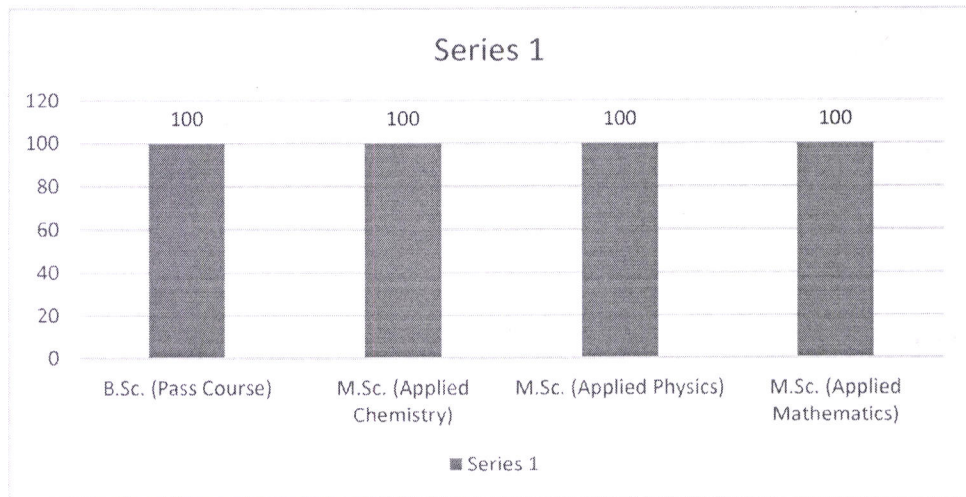

AMITY UNIVERSITY

RAJASTHAN

RESULT ANALYSIS 2020-21

AMITY SCHOOL OF APPLIED SCIENCES

CODE	BRANCH	Percentage of students Passed (%)
B.Sc. (Pass Course)	Bachelor of Science (Pass Course)	100.00
M.Sc. (Applied Chemistry)	Master of Science (Applied Chemistry)	100.00
M.Sc. (Applied Physics)	Master of Science (Applied Physics)	100.00
M.Sc. (Applied Mathematics)	Master of Science (Applied Mathematics)	100.00