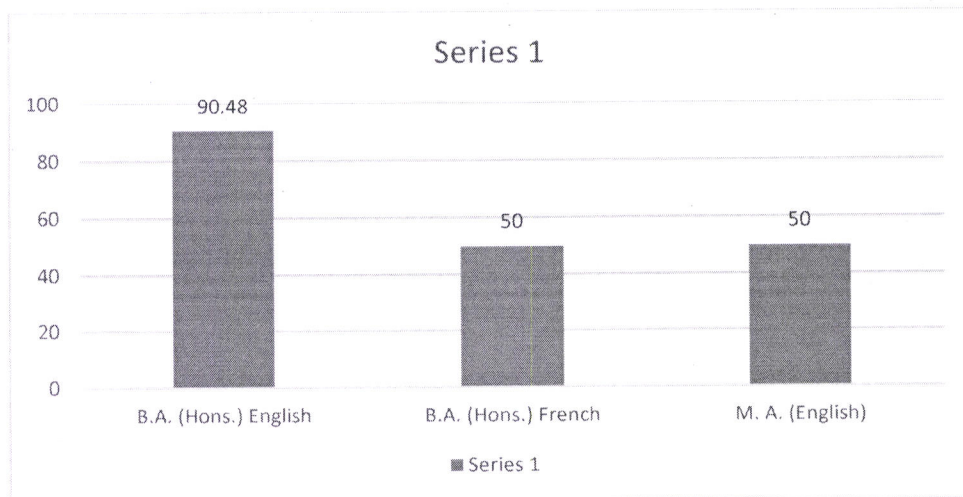

AMITY UNIVERSITY

RAJASTHAN

RESULT ANALYSIS 2017-18

AMITY SCHOOL OF LANGUAGES

CODE	BRANCH	Percentage of students Passed (%)
B.A. (Hons.) English	Bachelor of Arts (Hons.) English	90.48
B.A. (Hons.) French	Bachelor of Arts (Hons.) French	50.00
M. A. (English)	Master of Arts (English)	50.00