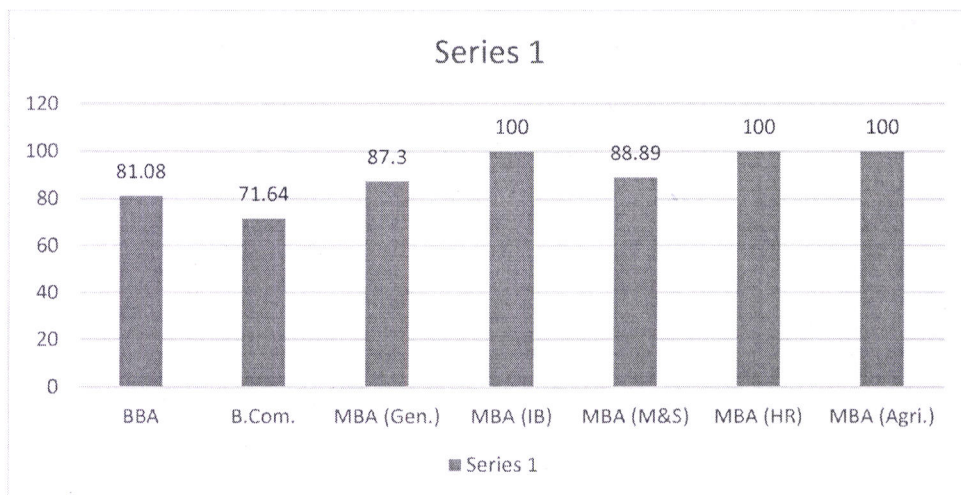

AMITY UNIVERSITY

RAJASTHAN

RESULT ANALYSIS 2018-19

AMITY BUSINESS SCHOOL

CODE	BRANCH	Percentage of students Passed (%)
BBA	Bachelor of Business Administration	81.08
B.Com.	Bachelor of Commerce (Honours)	71.64
MBA (Gen.)	Master of Business Administration (General)	87.30
MBA (IB)	Master of Business Administration (International Business)	100.00
MBA (M&S)	Master of Business Administration (Marketing & Sales)	88.89
MBA (HR)	Master of Business Administration (Human Resource)	100.00
MBA (Agri.)	Master of Business Administration (Agri. Business)	100.00