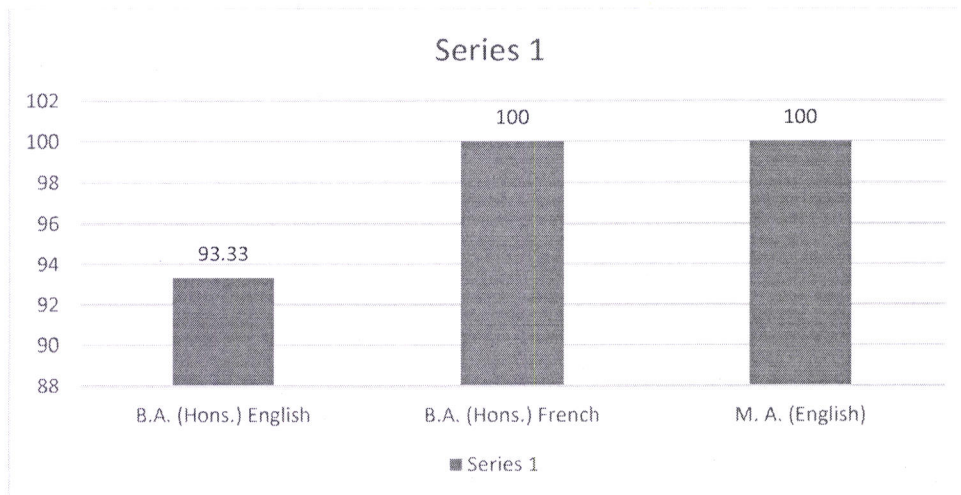

AMITY UNIVERSITY

RAJASTHAN

RESULT ANALYSIS 2019-20

AMITY SCHOOL OF LANGUAGES

CODE	BRANCH	Percentage of students Passed (%)
B.A. (Hons.) English	Bachelor of Arts (Hons.) English	93.33
B.A. (Hons.) French	Bachelor of Arts (Hons.) French	100.00
M. A. (English)	Master of Arts (English)	100.00