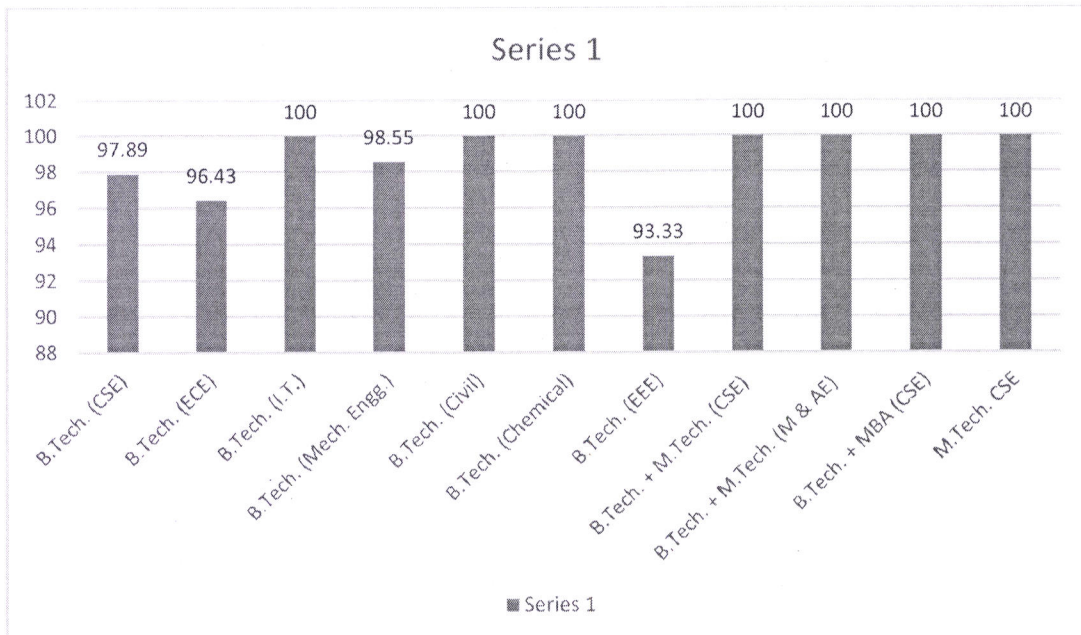

AMITY UNIVERSITY
RAJASTHAN

ANNUAL RESULT 2019-20

AMITY UNIVERSITY

RAJASTHAN

RESULT ANALYSIS 2019-20

AMITY SCHOOL OF ENGINEERING & TECHNOLOGY

CODE	BRANCH	Percentage of students Passed (%)
B.Tech. (CSE)	COMPUTER SCIENCE & ENGINEERING	97.89
B.Tech. (ECE)	ELECTRONICS & COMMUNICATION ENGINEERING	96.43
B.Tech. (I.T.)	INFORMATION TECHNOLOGY	100.00
B.Tech. (Mech. Engg.)	MECHANICAL ENGINEERING	98.55
B.Tech. (Civil)	CIVIL ENGINEERING	100.00
B.Tech. (Chemical)	CHEMICAL ENGINEERING	100.00
B.Tech. (EEE)	ELECTRICAL & ELECTRONICS ENGINEERING	93.33
B.Tech. + M.Tech. (CSE)	B.Tech. + M.Tech. (CSE)	100.00
B.Tech. + M.Tech. (M & AE)	B.Tech. + M.Tech. (M & AE)	100.00
B.Tech. + MBA (CSE)	B.Tech. + MBA (CSE)	100.00
M.Tech. CSE	M.Tech. CSE	100.00