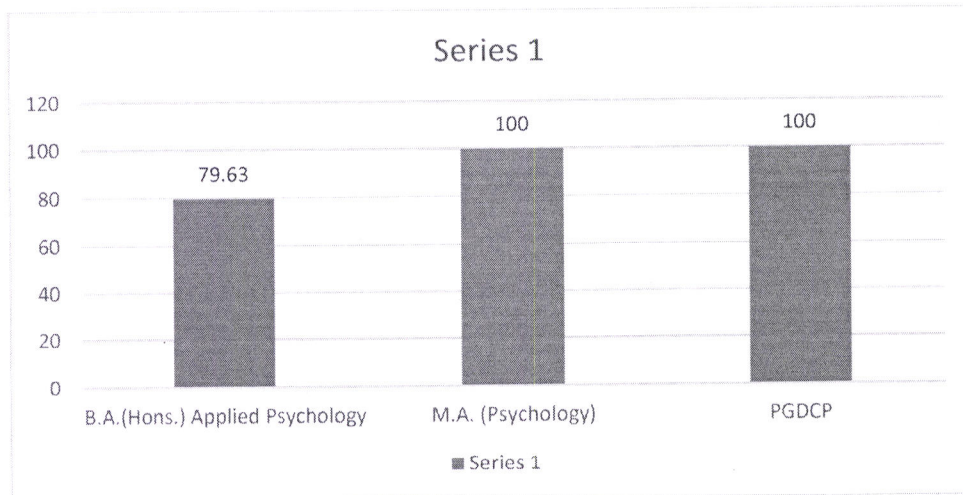

AMITY UNIVERSITY

RAJASTHAN

RESULT ANALYSIS 2017-18

AMITY INSTITUTE OF BEHAVIOURAL & ALLIED SCIENCES

CODE	BRANCH	Percentage of students Passed (%)
B.A.(A.P.)	B.A.(Hons.) Applied Psychology	79.63
M.A. (Psy.)	M.A. (Psychology)	100.00
PGDCP	Post Graduate Diploma in Counselling Psychology	100.00