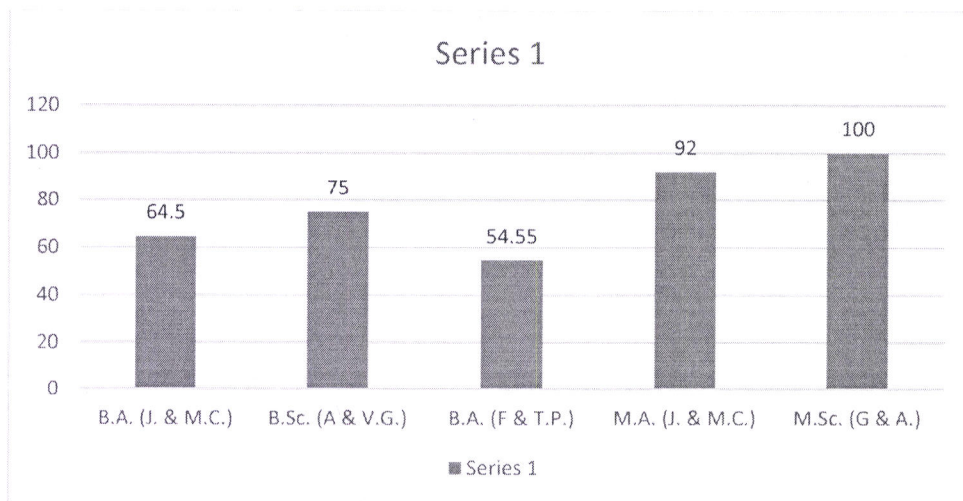

AMITY UNIVERSITY

RAJASTHAN

RESULT ANALYSIS 2018-19

AMITY SCHOOL OF COMMUNICATION

CODE	BRANCH	Percentage of students Passed (%)
B.A. (J. & M.C.)	Bachelor of Arts (Journalism & Mass Communication)	64.50
B.Sc. (A & V.G.)	Bachelor of Science (Animation & Visual Graphics)	75.00
B.A. (F & T.P.)	Bachelor of Arts (Film & Television Production)	54.55
M.A. (J. & M.C.)	Master of Arts (Journalism & Mass Communication)	92.00
M.Sc. (G & A.)	Master of Science (Graphics & Animation)	100.00