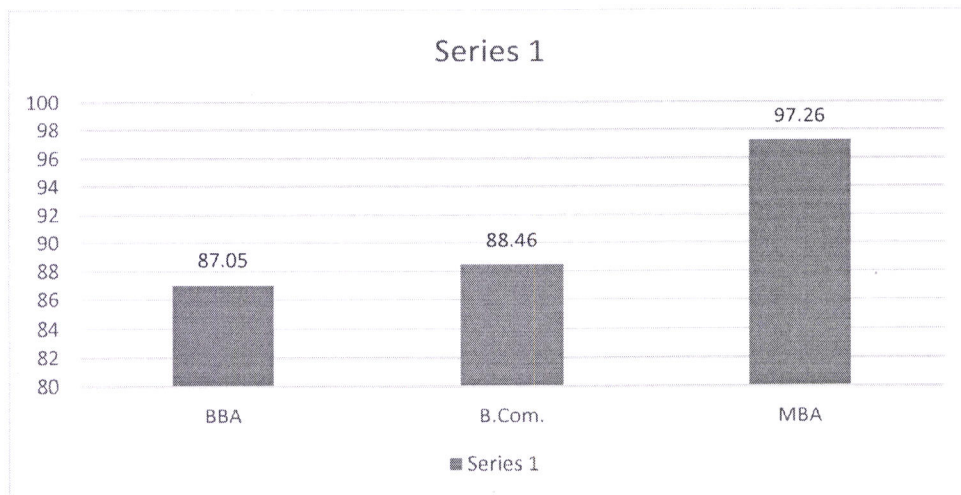

AMITY UNIVERSITY

RAJASTHAN

RESULT ANALYSIS 2020-21

AMITY BUSINESS SCHOOL

CODE	BRANCH	Percentage of students Passed (%)
BBA	Bachelor of Business Administration	87.05
B.Com.	Bachelor of Commerce (Honours)	88.46
MBA	Master of Business Administration	97.26