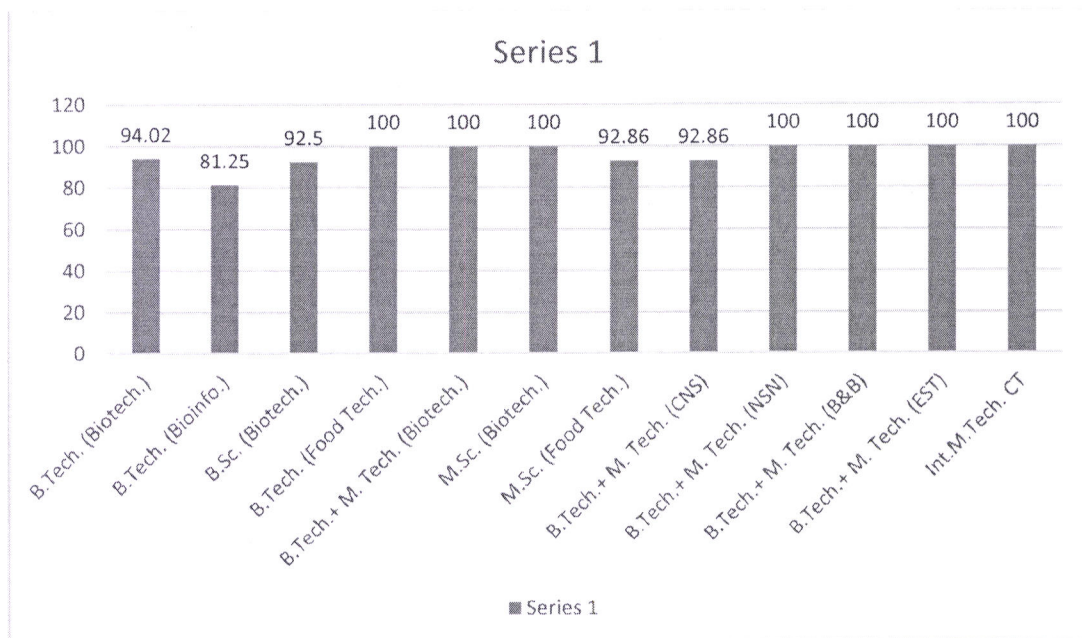

AMITY UNIVERSITY

RAJASTHAN

RESULT ANALYSIS 2019-20

AMITY INSTITUTE OF BIOTECHNOLOGY

CODE	BRANCH	Percentage of students Passed (%)
B.Tech. (Biotech.)	Bachelor of Technology (Biotech.)	94.02
B.Tech. (Bioinfo.)	Bachelor of Technology (Bioinformatics)	81.25
B.Sc. (Biotech.)	Bachelor of Science (Biotech.)	92.50
B.Tech. (Food Tech.)	Bachelor of Technology (Food Tech.)	100.00
B.Tech.+ M. Tech. (Biotech.)	B.Tech.+ M. Tech. (Biotech.)	100.00
M.Sc. (Biotech.)	Master of Science (Biotech.)	100.00
M.Sc. (Food Tech.)	Master of Science (Food Tech.)	92.86
B.Tech.+ M. Tech. (CNS)	B.Tech.+ M. Tech. (CNS)	92.86
B.Tech.+ M. Tech. (NSN)	B.Tech.+ M. Tech. (NSN)	100.00
B.Tech.+ M. Tech. (B&B)	B.Tech.+ M. Tech. (B&B)	100.00
B.Tech.+ M. Tech. (EST)	B.Tech.+ M. Tech. (EST)	100.00
Int.M.Tech. CT	Int. M.Tech. (C.T.)	100.00