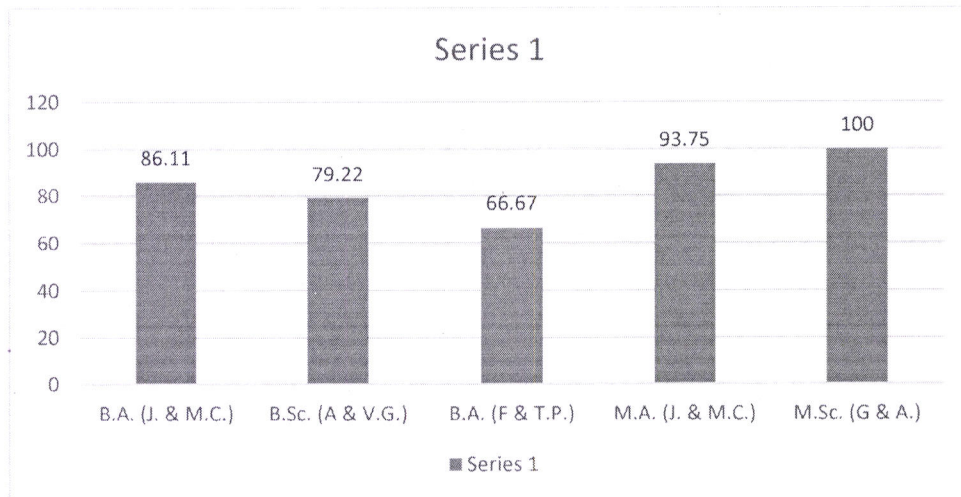

AMITY UNIVERSITY

RAJASTHAN

RESULT ANALYSIS 2020-21

AMITY SCHOOL OF COMMUNICATION

CODE	BRANCH	Percentage of students Passed (%)
B.A. (J. & M.C.)	Bachelor of Arts (Journalism & Mass Communication)	86.11
B.Sc. (A & V.G.)	Bachelor of Science (Animation & Visual Graphics)	79.22
B.A. (F & T.P.)	Bachelor of Arts (Film & Television Production)	66.67
M.A. (J. & M.C.)	Master of Arts (Journalism & Mass Communication)	93.75
M.Sc. (G & A.)	Master of Science (Graphics & Animation)	100.00