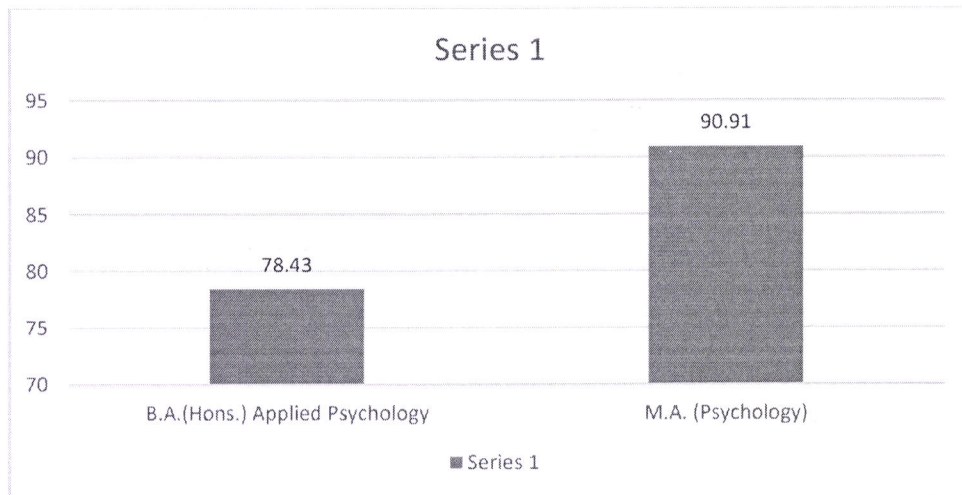

AMITY UNIVERSITY

RAJASTHAN

RESULT ANALYSIS 2018-19

AMITY INSTITUTE OF BEHAVIOURAL & ALLIED SCIENCES

CODE	BRANCH	Percentage of students Passed (%)
B.A.(A.P.)	B.A.(Hons.) Applied Psychology	78.43
M.A. (Psy.)	M.A. (Psychology)	90.91