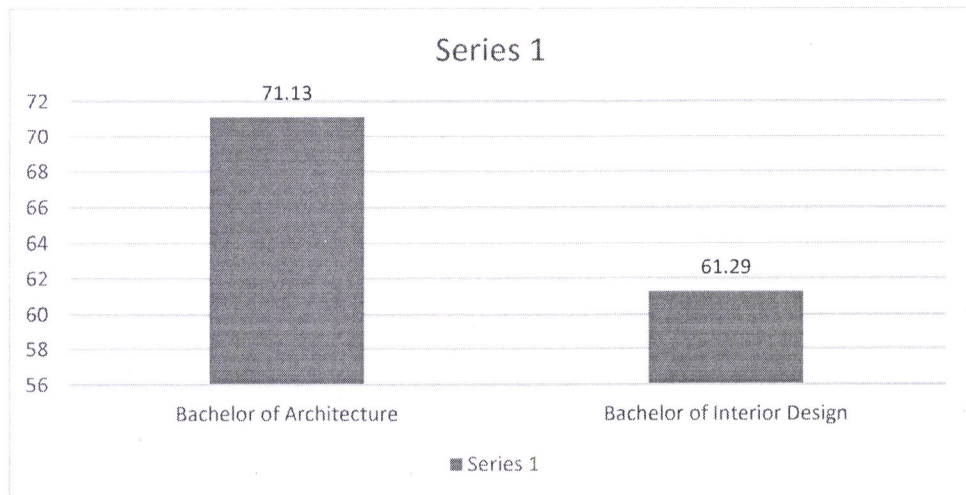

[Handwritten signature]

AMITY UNIVERSITY

RAJASTHAN

RESULT ANALYSIS 2018-19

AMITY SCHOOL OF ARCHITECTURE & PLANNING

CODE	BRANCH	Percentage of students Passed (%)
B.Arch.	Bachelor of Architecture	71.13
BID	Bachelor of Interior Design	61.29