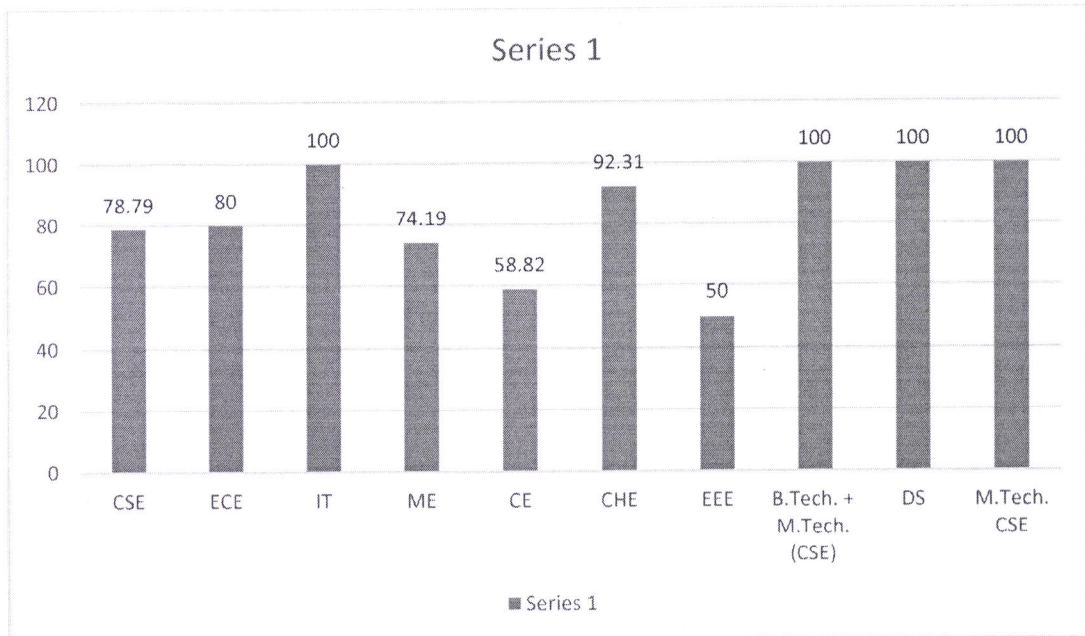

CODE	BRANCH	Percentage of students Passed (%)
CSE	COMPUTER SCIENCE & ENGINEERING	78.79
ECE	ELECTRONICS & COMMUNICATION ENGINEERING	80.00
IT	INFORMATION TECHNOLOGY	100.00
ME	MECHANICAL ENGINEERING	74.19
CE	CIVIL ENGINEERING	58.82
CHE	CHEMICAL ENGINEERING	92.31
EEE	ELECTRICAL & ELECTRONICS ENGINEERING	50.00
B.Tech. + M.Tech. (CSE)	B.Tech. + M.Tech. (CSE)	100.00
DS	DATA SCIENCE	100.00
M.Tech. CSE	M.Tech. CSE	100.00