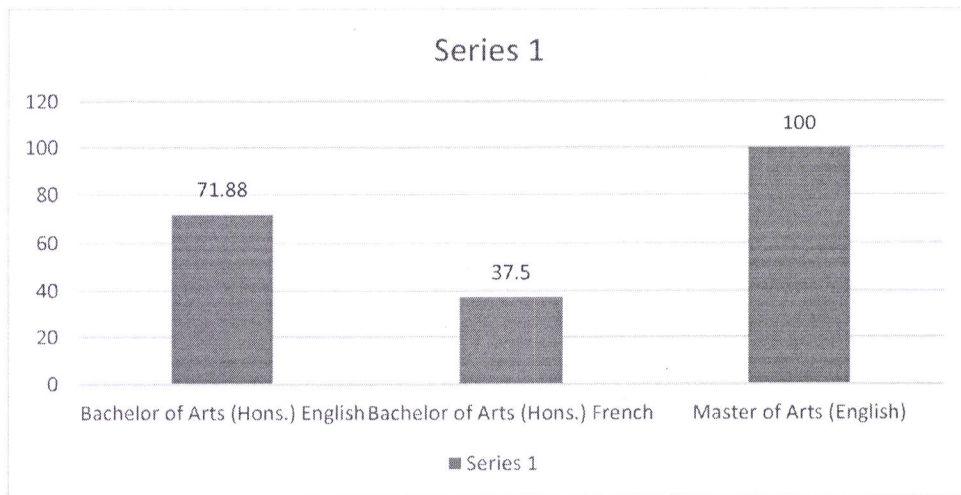

AMITY UNIVERSITY

RAJASTHAN

RESULT ANALYSIS 2020-21

AMITY SCHOOL OF LANGUAGES

CODE	BRANCH	Percentage of students Passed (%)
B.A. (Hons.) English	Bachelor of Arts (Hons.) English	71.88
B.A. (Hons.) French	Bachelor of Arts (Hons.) French	37.50
M. A. (English)	Master of Arts (English)	100.00