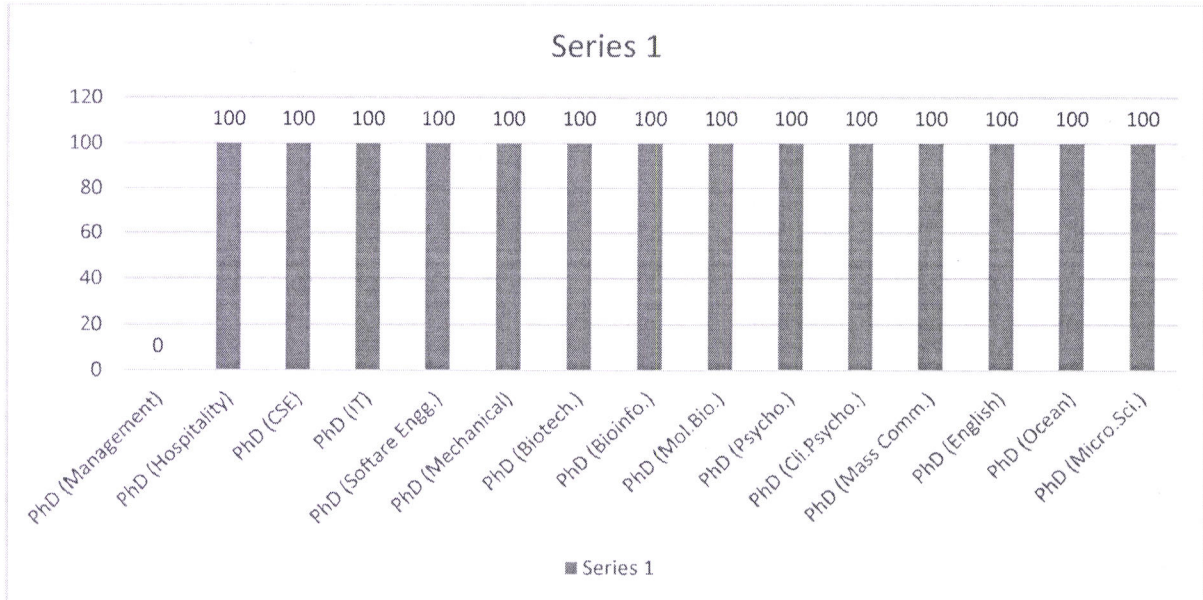

RESULT ANALYSIS 2018-19

Doctor of Philosophy

CODE	BRANCH	Percentage of students Passed (%)
PhD (Management)	Doctor of Philosophy (Management)	100
PhD (Hospitality)	Doctor of Philosophy (Hospitality)	100
PhD (CSE)	Doctor of Philosophy (Computer Science & Engg.)	100
PhD (IT)	Doctor of Philosophy (Information Technology)	100
PhD (Softare Engg.)	Doctor of Philosophy (Software Engineering)	100
PhD (Mechanical)	Doctor of Philosophy (Mechanical Engg.)	100
PhD (Biotech.)	Doctor of Philosophy (Biotechnology)	100
PhD (Bioinfo.)	Doctor of Philosophy (Bioinformatics)	100
PhD (Mol.Bio.)	Doctor of Philosophy (Molecular Biology)	100
PhD (Psycho.)	Doctor of Philosophy (Psychology)	100
PhD (Cli.Psycho.)	Doctor of Philosophy (Clinical Psychology)	100
PhD (Mass Comm.)	Doctor of Philosophy (Mass Communication)	100
PhD (English)	Doctor of Philosophy (English)	100
PhD (Ocean)	Doctor of Philosophy (Ocean & Atmospheric Sciences)	100
PhD (Micro.Sci.)	Doctor of Philosophy (Microbial Sciences)	100