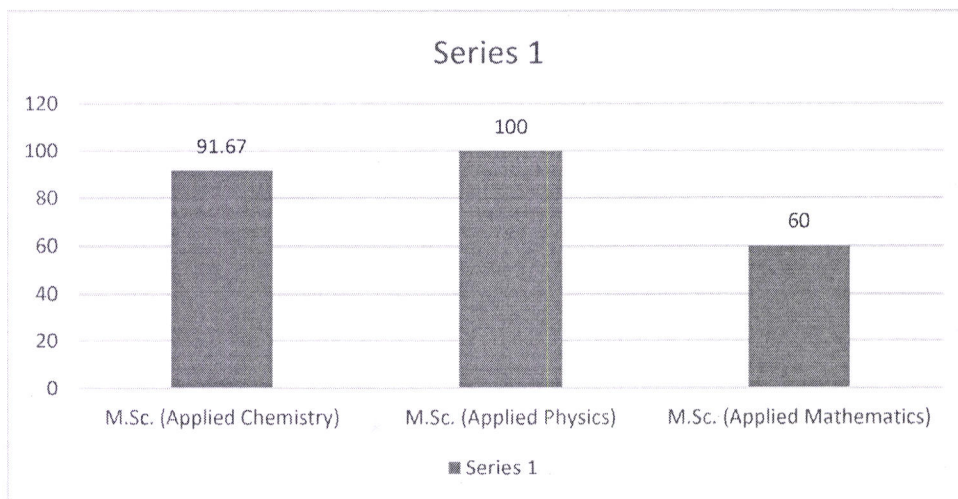

AMITY UNIVERSITY

RAJASTHAN

RESULT ANALYSIS 2018-19

AMITY SCHOOL OF APPLIED SCIENCES

CODE	BRANCH	Percentage of students Passed (%)
M.Sc. (Applied Chemistry)	Master of Science (Applied Chemistry)	91.67
M.Sc. (Applied Physics)	Master of Science (Applied Physics)	100.00
M.Sc. (Applied Mathematics)	Master of Science (Applied Mathematics)	60.00