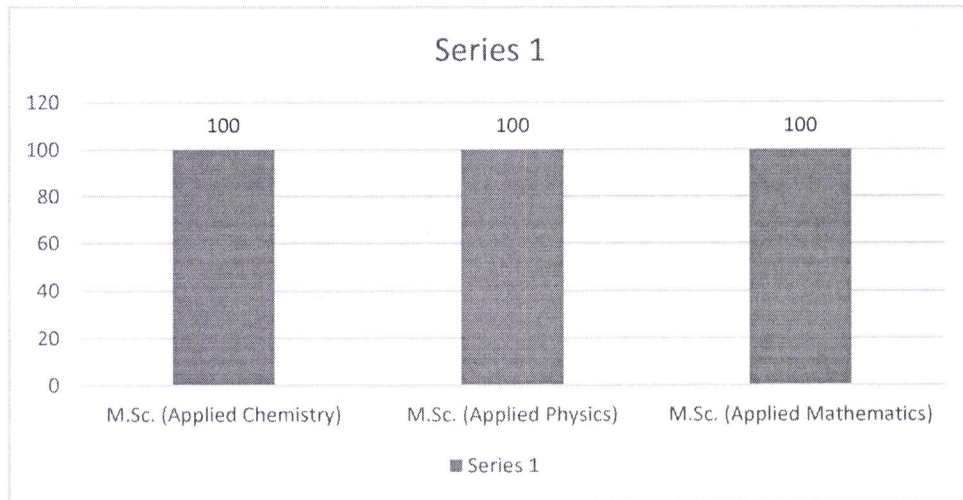

AMITY UNIVERSITY

RAJASTHAN

RESULT ANALYSIS 2019-20

AMITY SCHOOL OF APPLIED SCIENCES

CODE	BRANCH	Percentage of students Passed (%)
M.Sc. (Applied Chemistry)	Master of Science (Applied Chemistry)	100.00
M.Sc. (Applied Physics)	Master of Science (Applied Physics)	100.00
M.Sc. (Applied Mathematics)	Master of Science (Applied Mathematics)	100.00