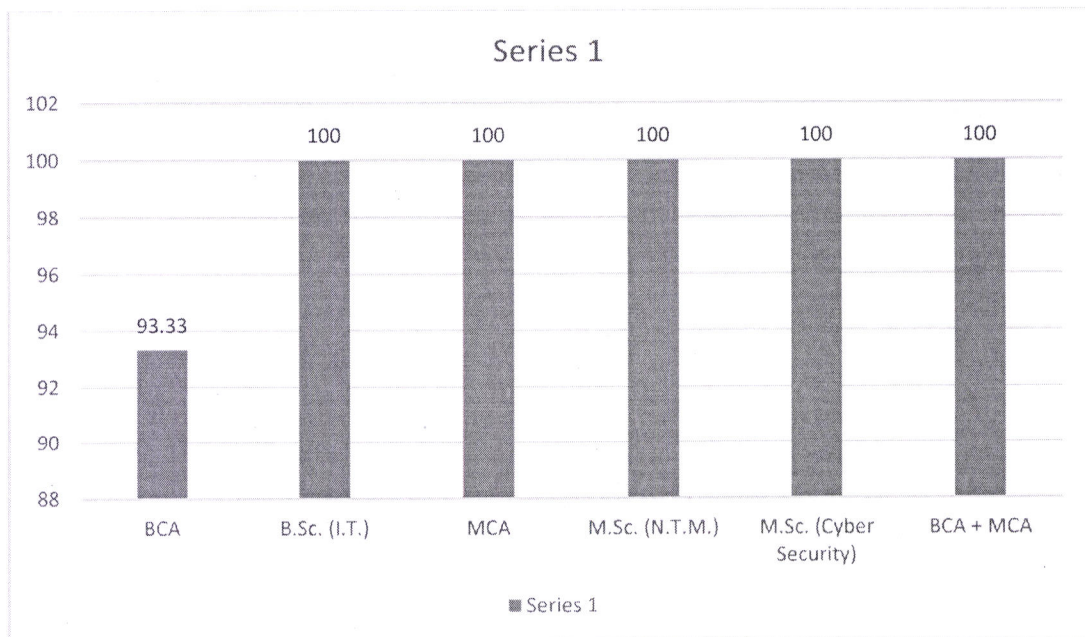

AMITY UNIVERSITY

RAJASTHAN

RESULT ANALYSIS 2019-20

AMITY INSTITUTE OF INFORMATION TECHNOLOGY

CODE	BRANCH	Percentage of students Passed (%)
BCA	Bachelor of Computer Applications)	93.33
B.Sc. (I.T.)	Bachelor of Science (Information Technology	100.00
MCA	Master of Computer Applications	100.00
M.Sc. (N.T.M.)	Master of Science (Network Tech. & Management)	100.00
M.Sc. (Cyber Security)	Master of Science (Cyber Security)	100.00
BCA + MCA	BCA + MCA- Dual Degree	100.00