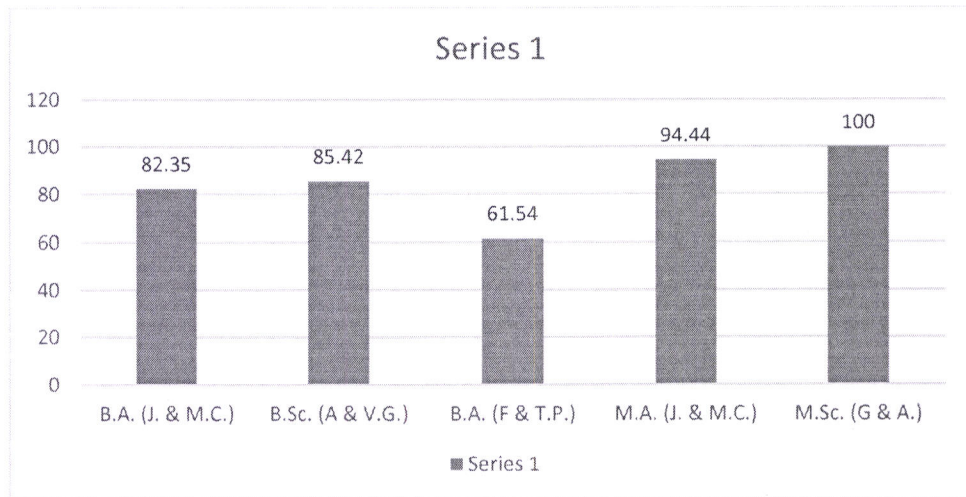

AMITY UNIVERSITY

RAJASTHAN

RESULT ANALYSIS 2019-20

AMITY SCHOOL OF COMMUNICATION

CODE	BRANCH	Percentage of students Passed (%)
B.A. (J. & M.C.)	Bachelor of Arts (Journalism & Mass Communication)	82.35
B.Sc. (A & V.G.)	Bachelor of Science (Animation & Visual Graphics)	85.42
B.A. (F & T.P.)	Bachelor of Arts (Film & Television Production)	61.54
M.A. (J. & M.C.)	Master of Arts (Journalism & Mass Communication)	94.44
M.Sc. (G & A.)	Master of Science (Graphics & Animation)	100.00