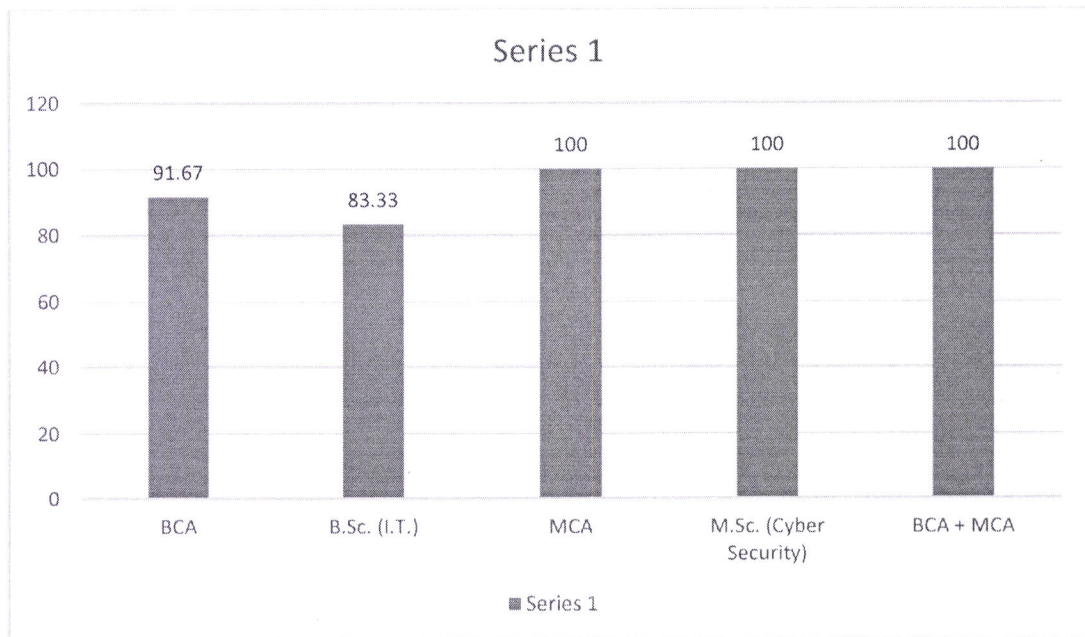

AMITY UNIVERSITY

RAJASTHAN

RESULT ANALYSIS 2020-21

AMITY INSTITUTE OF INFORMATION TECHNOLOGY

CODE	BRANCH	Percentage of students Passed (%)
BCA	Bachelor of Computer Applications	91.67
B.Sc. (I.T.)	Bachelor of Science (Information Technology)	83.33
MCA	Master of Computer Applications	100.00
M.Sc. (Cyber Security)	Master of Science (Cyber Security)	100.00
BCA + MCA	BCA + MCA- Dual Degree	100.00