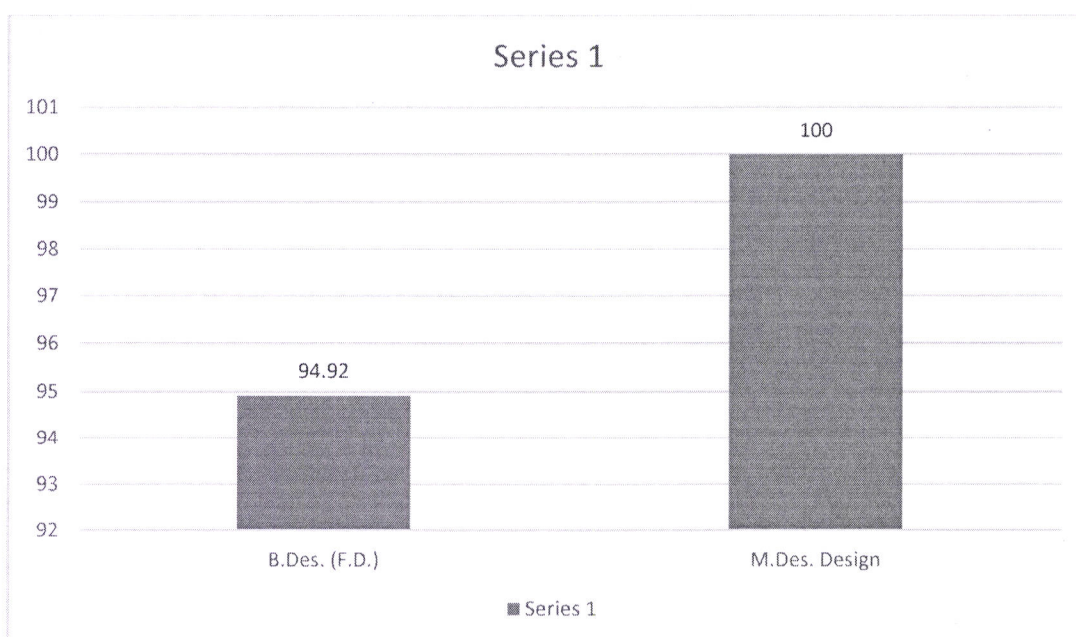

AMITY UNIVERSITY

RAJASTHAN

RESULT ANALYSIS 2019-20

AMITY SCHOOL OF FASHION DESIGN & TECHNOLOGY

CODE	BRANCH	Percentage of students Passed (%)
B.Des. (F.D.)	Bachelor of Design (Fashion Design)	94.92
M.Des. Design	Master of Design (Design)	100.00