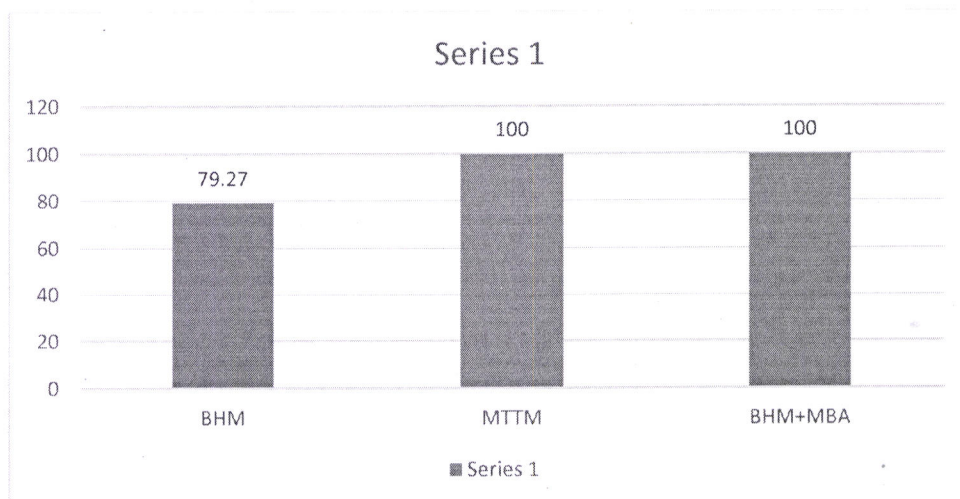

AMITY UNIVERSITY

RAJASTHAN

RESULT ANALYSIS 2020-21

AMITY SCHOOL OF HOSPITALITY

CODE	BRANCH	Percentage of students Passed (%)
BHM	Bachelor of Hotel Management	79.27
MTTM	Master of Tourism & Travel Management	100.00
BHM+MBA	Bachelor of Hotel Management + Master of Business Administration – Dual Degree	100.00