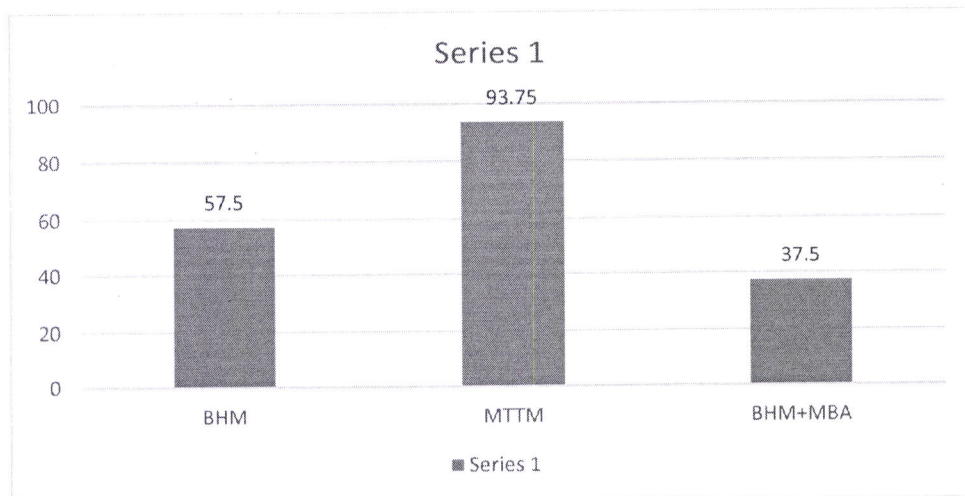

AMITY SCHOOL OF FASHION DESIGN & TECHNOLOGY

CODE	BRANCH	Percentage of students Passed (%)
B.Des. (F.D.)	Bachelor of Design (Fashion Design)	64.86

AMITY UNIVERSITY

RAJASTHAN

RESULT ANALYSIS 2017-18

AMITY SCHOOL OF HOSPITALITY