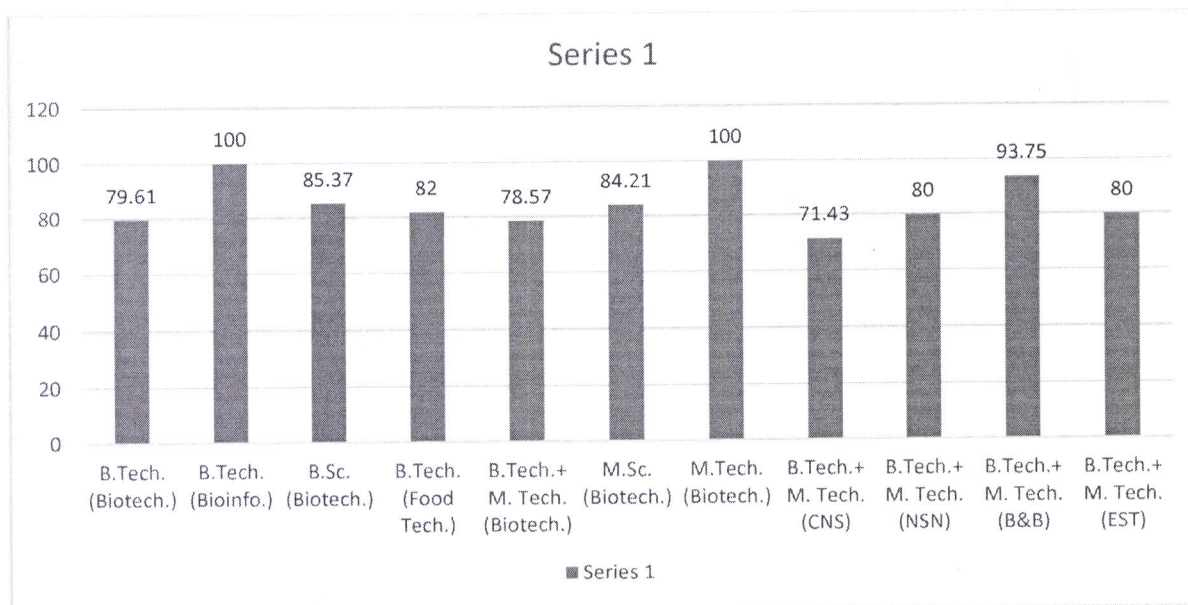

AMITY UNIVERSITY

RAJASTHAN

RESULT ANALYSIS 2017-18

AMITY INSTITUTE OF BIOTECHNOLOGY

CODE	BRANCH	Percentage of students Passed (%)
B.Tech. (Biotech.)	Bachelor of Technology (Biotech.)	79.61
B.Tech. (Bioinfo.)	Bachelor of Technology (Bioinformatics)	100.00
B.Sc. (Biotech.)	Bachelor of Science (Biotech.)	85.37
B.Tech. (Food Tech.)	Bachelor of Technology (Food Tech.)	82.00
B.Tech.+ M. Tech. (Biotech.)	B.Tech.+ M. Tech. (Biotech.)	78.57
M.Sc. (Biotech.)	Master of Science (Biotech.)	84.21
M.Tech. (Biotech.)	Master of Technology (Biotech.)	100.00
B.Tech.+ M. Tech. (CNS)	B.Tech.+ M. Tech. (CNS)	71.43
B.Tech.+ M. Tech. (NSN)	B.Tech.+ M. Tech. (NSN)	80.00
B.Tech.+ M. Tech. (B&B)	B.Tech.+ M. Tech. (B&B)	93.75
B.Tech.+ M. Tech. (EST)	B.Tech.+ M. Tech. (EST)	80.00