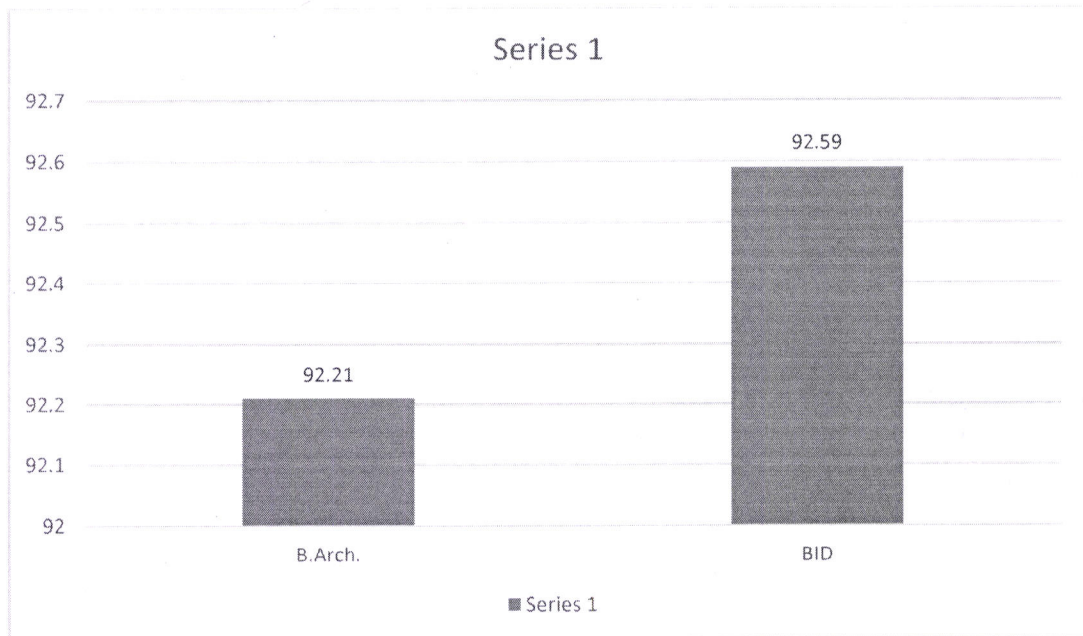

AMITY UNIVERSITY

RAJASTHAN

RESULT ANALYSIS 2020-21

AMITY SCHOOL OF ARCHITECTURE & PLANNING

CODE	BRANCH	Percentage of students Passed (%)
B.Arch.	Bachelor of Architecture	92.21
BID	Bachelor of Interior Design	92.59