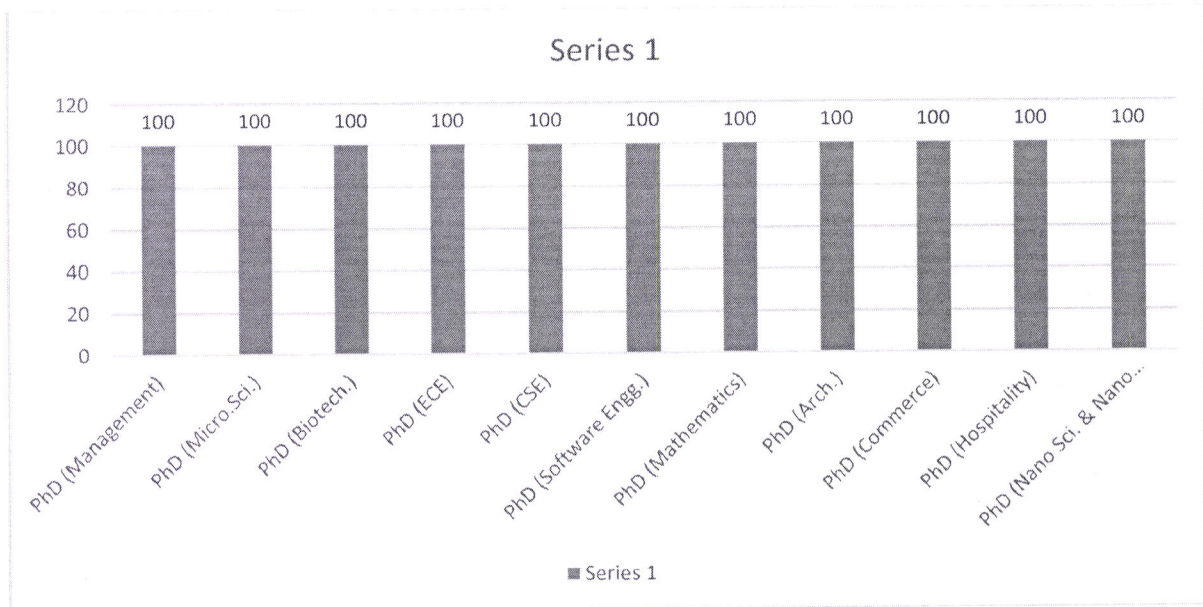

AMITY UNIVERSITY

RAJASTHAN

RESULT ANALYSIS 2017-18

Doctor of Philosophy

CODE	BRANCH	Percentage of students Passed (%)
PhD (Management)	Doctor of Philosophy (Management)	100
PhD (Micro.Sci.)	Doctor of Philosophy (Microbial Sciences)	100
PhD (Biotech.)	Doctor of Philosophy (Biotechnology)	100
PhD (ECE)	Doctor of Philosophy (Electronics & Communication Engg.)	100
PhD (CSE)	Doctor of Philosophy (Computer Science & Engg.)	100
PhD (Software Engg.)	Doctor of Philosophy (Software Engineering)	100
PhD (Mathematics)	Doctor of Philosophy (Mathematics)	100
PhD (Arch.)	Doctor of Philosophy (Architecture)	100
PhD (Commerce)	Doctor of Philosophy (Commerce)	100
PhD (Hospitality)	Doctor of Philosophy (Hospitality)	100
PhD (Nano Sci. & Nano Tech.)	Doctor of Philosophy (Nanoscience & Nanotechnology)	100