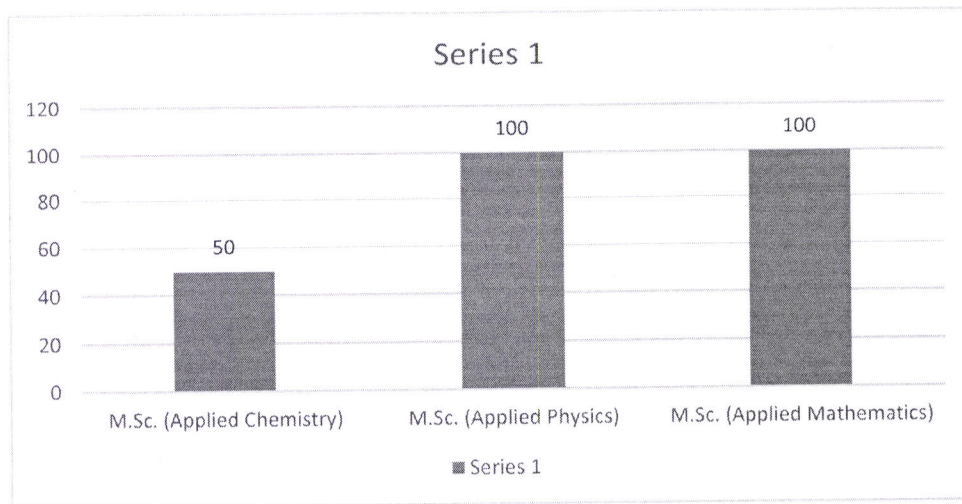

AMITY UNIVERSITY

— RAJASTHAN —

RESULT ANALYSIS 2017-18

AMITY SCHOOL OF APPLIED SCIENCES

CODE	BRANCH	Percentage of students Passed (%)
M.Sc. (Applied Chemistry)	Master of Science (Applied Chemistry)	50.00
M.Sc. (Applied Physics)	Master of Science (Applied Physics)	100.00
M.Sc. (Applied Mathematics)	Master of Science (Applied Mathematics)	100.00