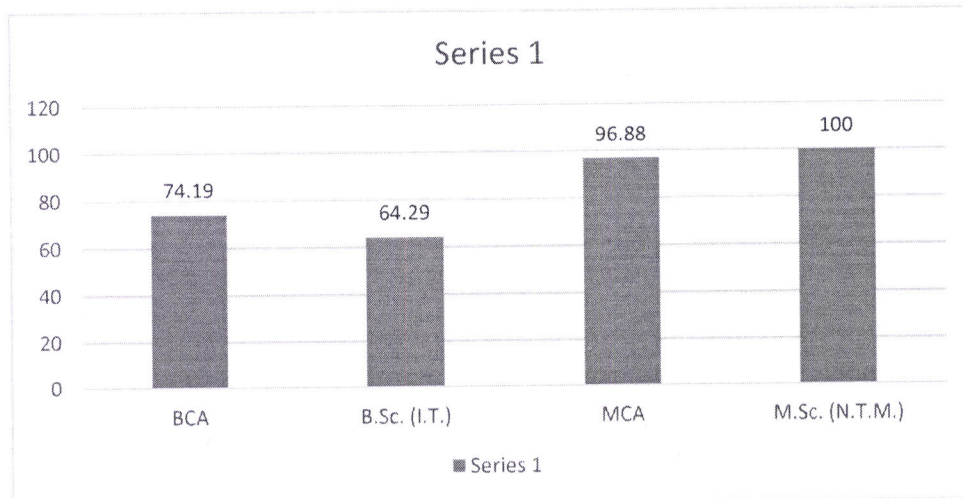

AMITY UNIVERSITY

RAJASTHAN

RESULT ANALYSIS 2017-18

AMITY INSTITUTE OF INFORMATION TECHNOLOGY

CODE	BRANCH	Percentage of students Passed (%)
BCA	Bachelor of Computer Applications	74.19
B.Sc. (I.T.)	Bachelor of Science (Information Technology)	64.29
MCA	Master of Computer Applications	96.88
M.Sc. (N.T.M.)	Master of Science (Network Tech. & Mgmt.)	100.00