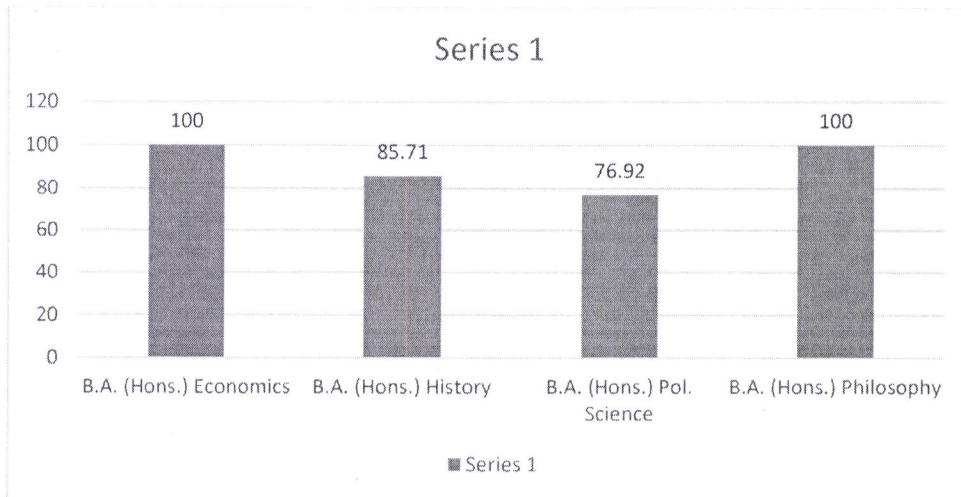

AMITY UNIVERSITY

RAJASTHAN

RESULT ANALYSIS 2018-19

AMITY SCHOOL OF LIBERAL ARTS

CODE	BRANCH	Percentage of students Passed (%)
B.A. (Hons.) Economics	Bachelor of Arts (Hons.) Economics	100.00
B.A. (Hons.) History	Bachelor of Arts (Hons.) History	85.71
B.A. (Hons.) Pol. Science	Bachelor of Arts (Hons.) Pol. Science	76.92
B.A. (Hons.) Philosophy	Bachelor of Arts (Hons.) Philosophy	100.00