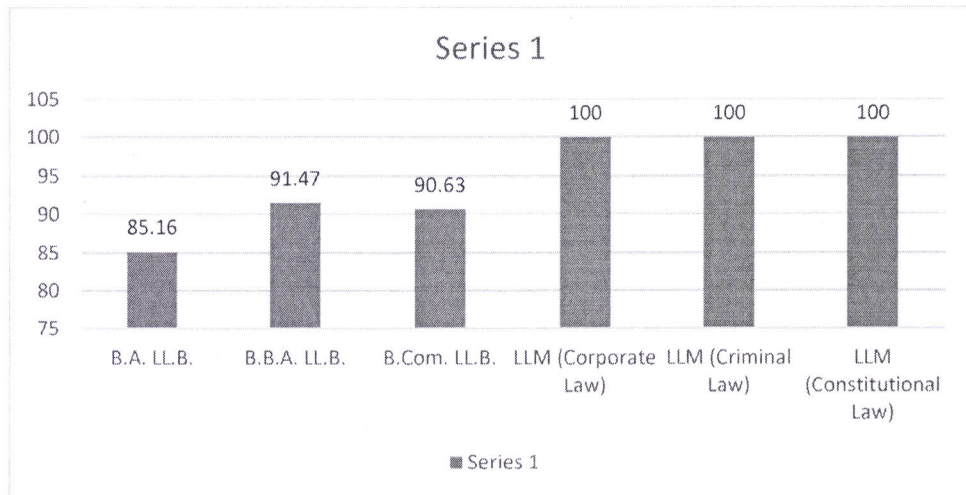

AMITY UNIVERSITY

RAJASTHAN

RESULT ANALYSIS 2019-20

AMITY LAW SCHOOL

CODE	BRANCH	Percentage of students Passed (%)
B.A. LL.B.	B.A. LL.B.	85.16
B.B.A. LL.B.	B.B.A. LL.B.	91.47
B.Com. LL.B.	B.Com. LL.B.	90.63
LLM (Corporate Law)	LLM (Corporate Law)	100.00
LLM (Criminal Law)	LLM (Criminal Law)	100.00
LLM (Constitutional Law)	LLM (Constitutional Law)	100.00