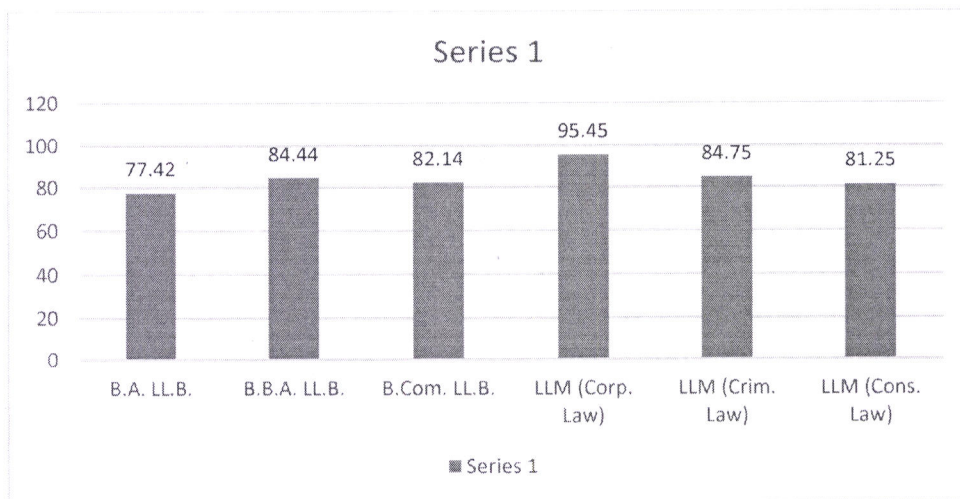

AMITY UNIVERSITY

RAJASTHAN

RESULT ANALYSIS 2021-22

AMITY LAW SCHOOL

CODE	BRANCH	Percentage of students Passed (%)
B.A. LL.B.	B.A. LL.B.	77.42
B.B.A. LL.B.	B.B.A. LL.B.	84.44
B.Com. LL.B.	B.Com. LL.B.	82.14
LLM (Corp. Law)	LLM (Corporate Law)	95.45
LLM (Crim. Law)	LLM (Criminal Law)	84.75
LLM (Cons. Law)	LLM (Constitutional Law)	81.25