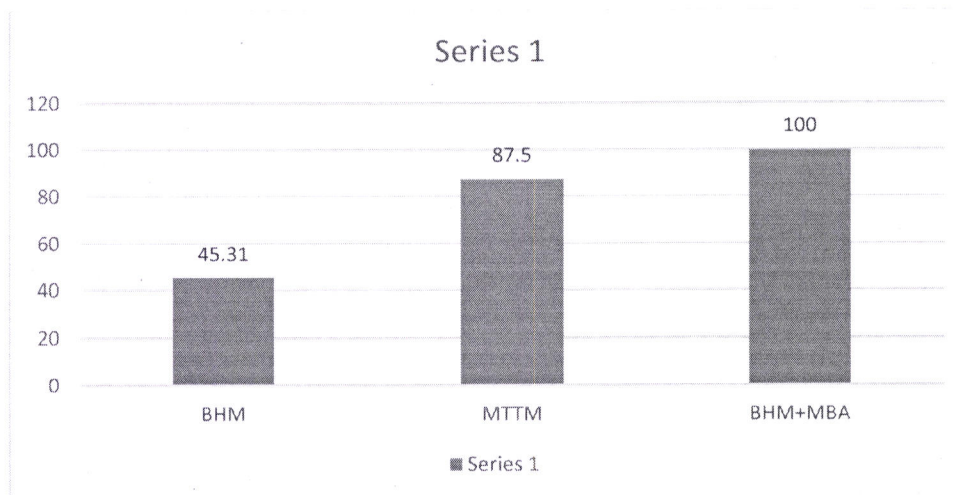

AMITY UNIVERSITY

RAJASTHAN

RESULT ANALYSIS 2021-22

AMITY SCHOOL OF HOSPITALITY

CODE	BRANCH	Percentage of students Passed (%)
BHM	Bachelor of Hotel Management	45.31
MTTM	Master of Tourism & Travel Management	87.50
BHM+MBA	Bachelor of Hotel Management + Master of Business Administration – Dual Degree	100.00