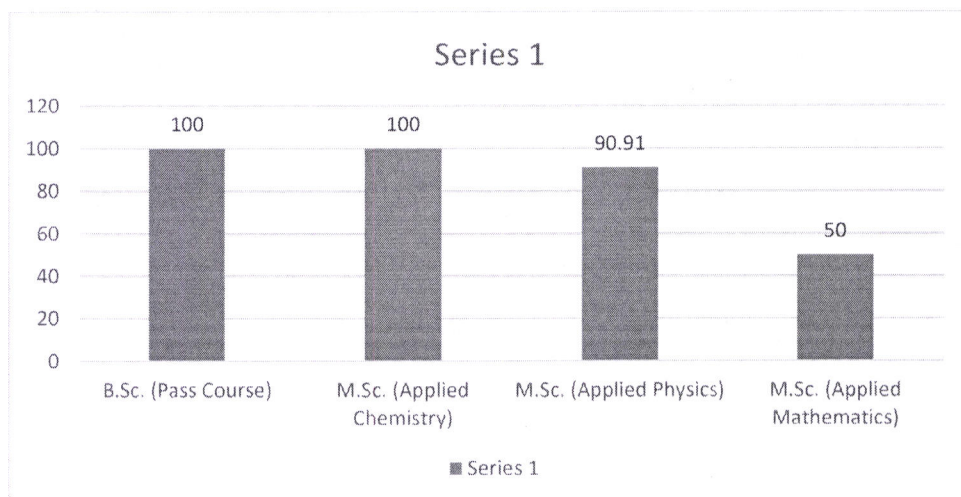

RESULT ANALYSIS 2021-22

AMITY SCHOOL OF APPLIED SCIENCES

CODE	BRANCH	Percentage of students Passed (%)
B.Sc. (Pass Course)	Bachelor of Science (Pass Course)	100.00
M.Sc. (Applied Chemistry)	Master of Science (Applied Chemistry)	100.00
M.Sc. (Applied Physics)	Master of Science (Applied Physics)	90.91
M.Sc. (Applied Mathematics)	Master of Science (Applied Mathematics)	50.00