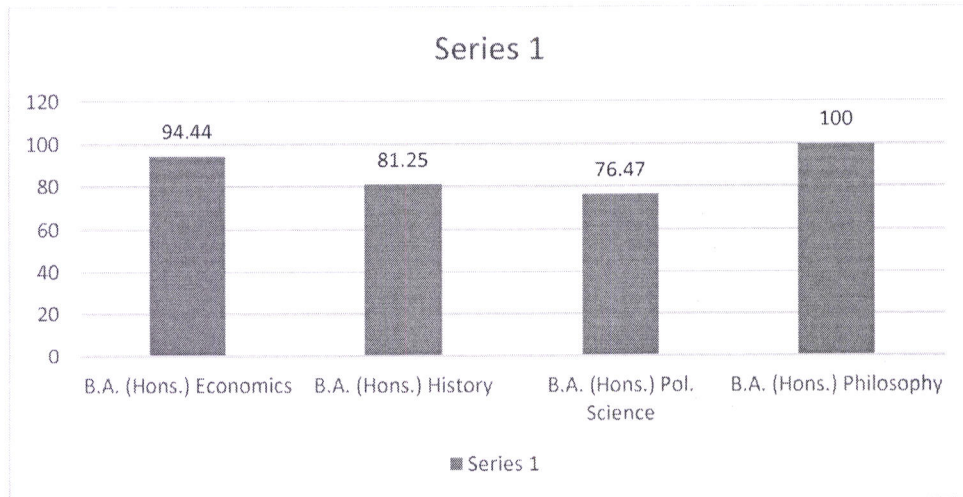

AMITY UNIVERSITY

RAJASTHAN

RESULT ANALYSIS 2020-21

AMITY SCHOOL OF LIBERAL ARTS

CODE	BRANCH	Percentage of students Passed (%)
B.A. (Hons.) Economics	Bachelor of Arts (Hons.) Economics	94.44
B.A. (Hons.) History	Bachelor of Arts (Hons.) History	81.25
B.A. (Hons.) Pol. Science	Bachelor of Arts (Hons.) Pol. Science	76.47
B.A. (Hons.) Philosophy	Bachelor of Arts (Hons.) Philosophy	100.00