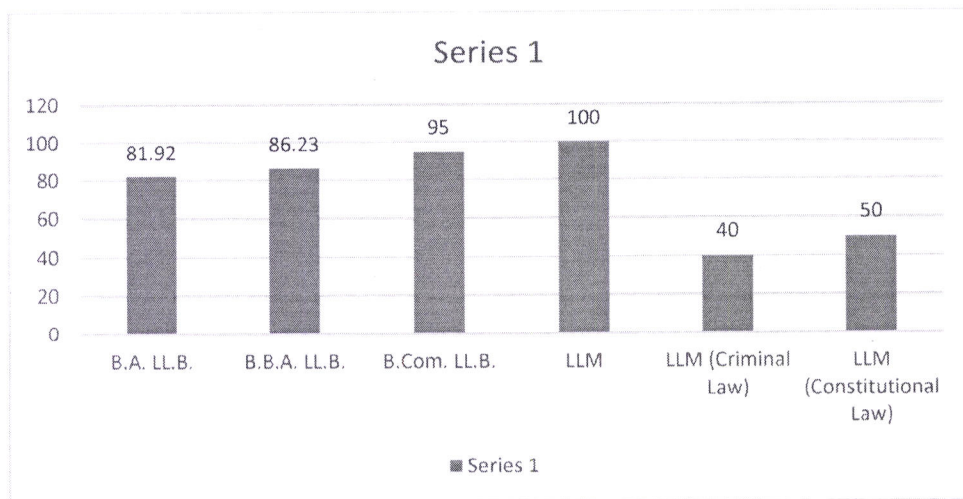

AMITY UNIVERSITY

RAJASTHAN

RESULT ANALYSIS 2017-18

AMITY LAW SCHOOL

CODE	BRANCH	Percentage of students Passed (%)
B.A. LL.B.	B.A. LL.B.	81.92
B.B.A. LL.B.	B.B.A. LL.B.	86.23
B.Com. LL.B.	B.Com. LL.B.	95.00
LLM	LLM	100.00
LLM (Criminal Law)	LLM (Criminal Law)	40.00
LLM (Constitutional Law)	LLM (Constitutional Law)	50.00