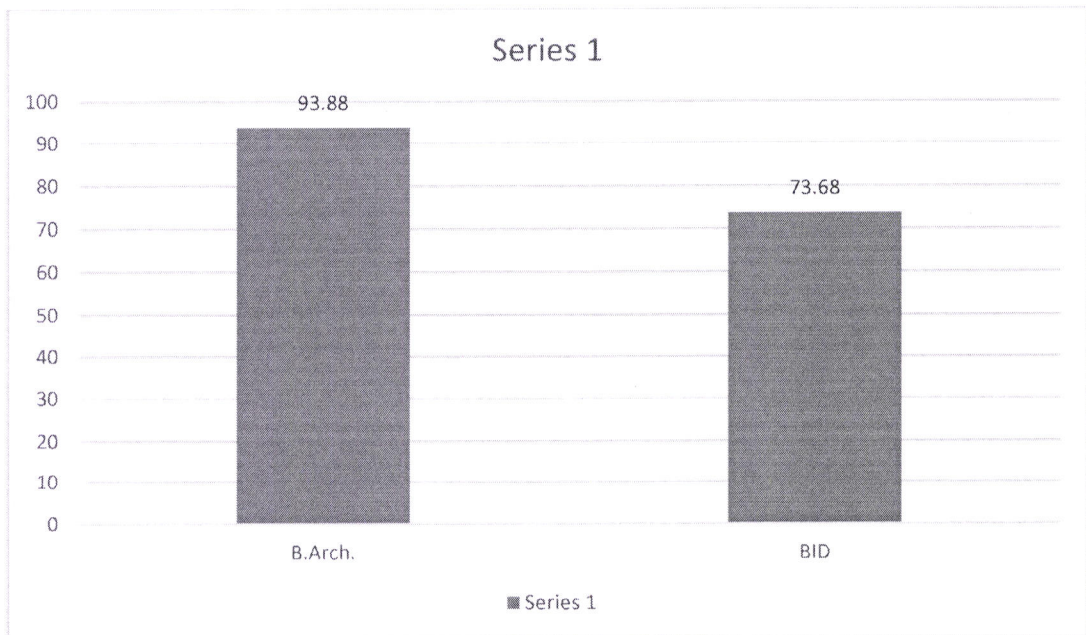

AMITY UNIVERSITY

RAJASTHAN

RESULT ANALYSIS 2021-22

AMITY SCHOOL OF ARCHITECTURE & PLANNING

CODE	BRANCH	Percentage of students Passed (%)
B.Arch.	Bachelor of Architecture	93.88
BID	Bachelor of Interior Design	73.68