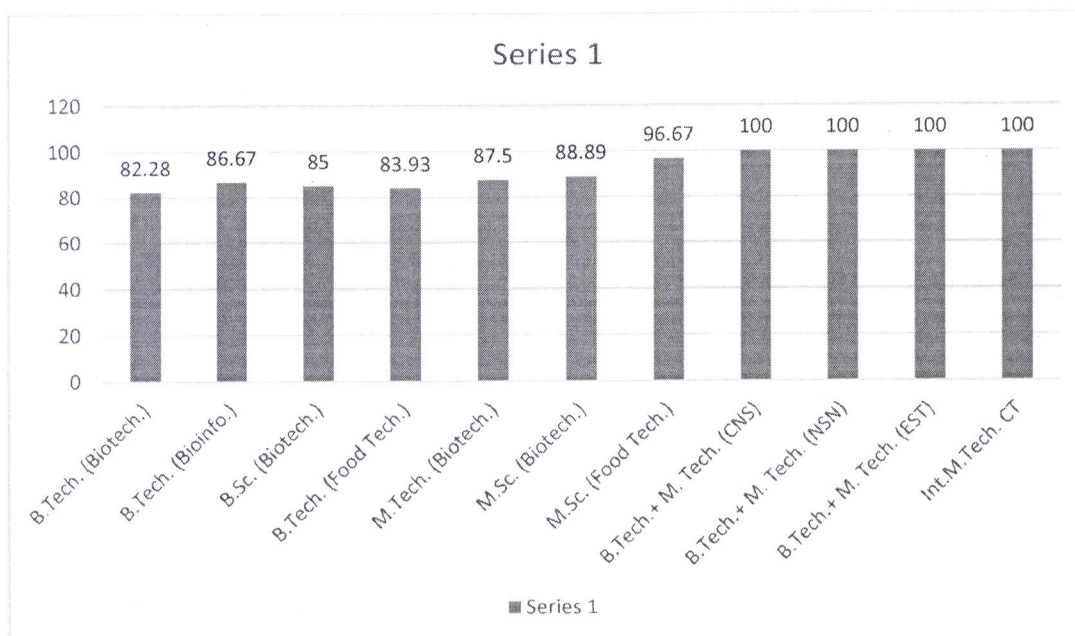

AMITY UNIVERSITY

RAJASTHAN

RESULT ANALYSIS 2021-22

AMITY INSTITUTE OF BIOTECHNOLOGY

CODE	BRANCH	Percentage of students Passed (%)
B.Tech. (Biotech.)	Bachelor of Technology (Biotech.)	82.28
B.Tech. (Bioinfo.)	Bachelor of Technology (Bioinformatics)	86.67
B.Sc. (Biotech.)	Bachelor of Science (Biotech.)	85.00
B.Tech. (Food Tech.)	Bachelor of Technology (Food Tech.)	83.93
M.Tech. (Biotech.)	Master of Technology (Biotech.)	87.50
M.Sc. (Biotech.)	Master of Science (Biotech.)	88.89
M.Sc. (Food Tech.)	Master of Science (Food Tech.)	96.67
B.Tech.+ M. Tech. (CNS)	B.Tech.+ M. Tech. (CNS)	100.00
B.Tech.+ M. Tech. (NSN)	B.Tech.+ M. Tech. (NSN)	100.00
B.Tech.+ M. Tech. (EST)	B.Tech.+ M. Tech. (EST)	100.00
Int.M.Tech. CT	Int. M.Tech. (C.T.)	100.00