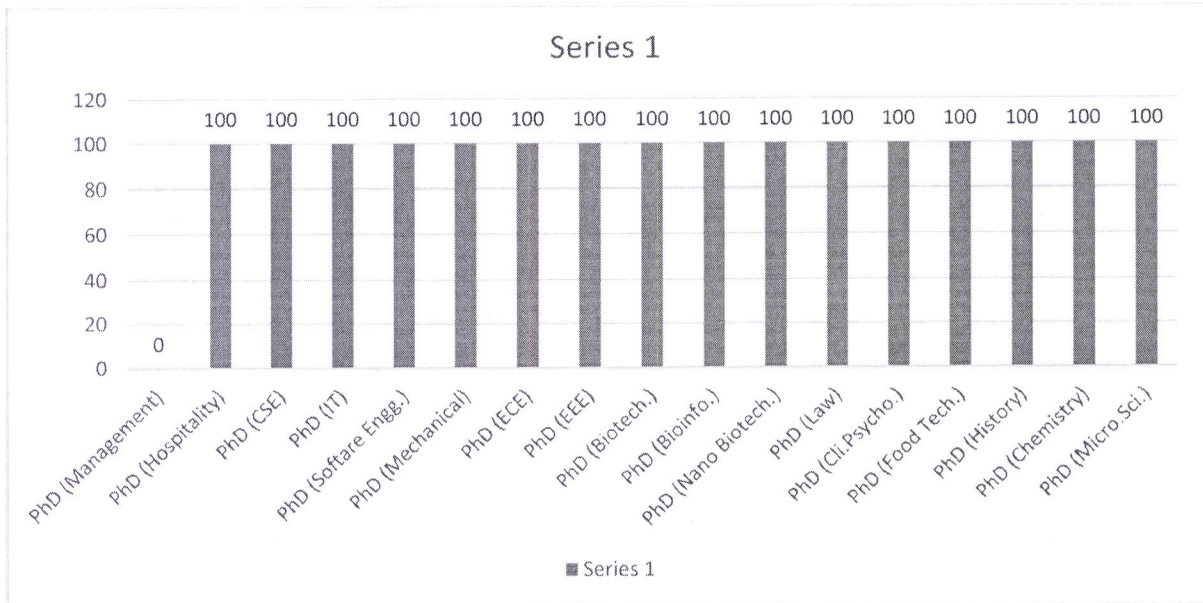

RESULT ANALYSIS 2019-20

Doctor of Philosophy

CODE	BRANCH	Percentage of students Passed (%)
PhD (Management)	Doctor of Philosophy (Management)	100
PhD (Hospitality)	Doctor of Philosophy (Hospitality)	100
PhD (CSE)	Doctor of Philosophy (Computer Science & Engg.)	100
PhD (IT)	Doctor of Philosophy (Information Technology)	100
PhD (Software Engg.)	Doctor of Philosophy (Software Engineering)	100
PhD (Mechanical)	Doctor of Philosophy (Mechanical Engg.)	100
PhD (ECE)	Doctor of Philosophy (E.C. Engg.)	100
PhD (EEE)	Doctor of Philosophy (E.E. Engg.)	100
PhD (Biotech.)	Doctor of Philosophy (Biotechnology)	100
PhD (Bioinfo.)	Doctor of Philosophy (Bioinformatics)	100
PhD (Nano Biotech.)	Doctor of Philosophy (Nanobiotechnology)	100
PhD (Law)	Doctor of Philosophy (Law)	100
PhD (Cli.Psycho.)	Doctor of Philosophy (Clinical Psychology)	100
PhD (Food Tech.)	Doctor of Philosophy (Food Tech.)	100
PhD (History)	Doctor of Philosophy (History)	100
PhD (Chemistry)	Doctor of Philosophy (Chemistry)	100
PhD (Micro.Sci.)	Doctor of Philosophy (Microbial Sciences)	100