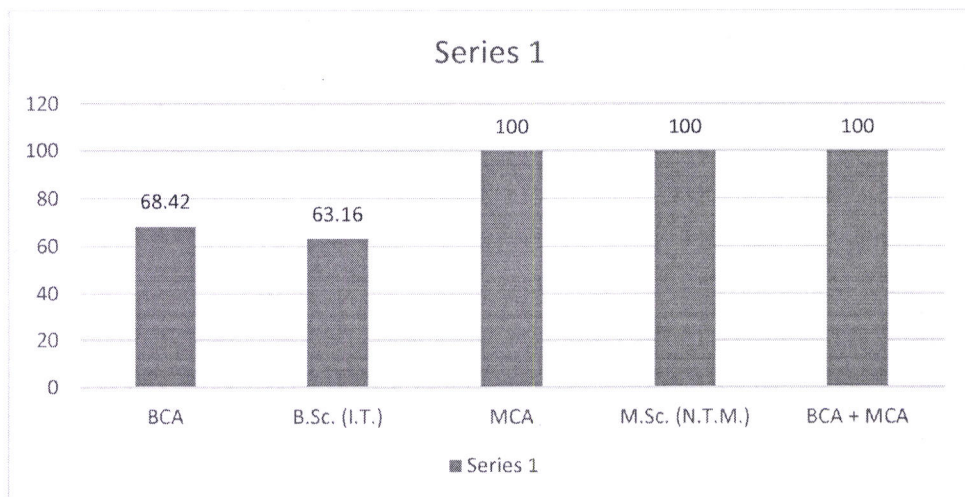

AMITY UNIVERSITY

RAJASTHAN

RESULT ANALYSIS 2018-19

AMITY INSTITUTE OF INFORMATION TECHNOLOGY

CODE	BRANCH	Percentage of students Passed (%)
BCA	Bachelor of Computer Applications	68.42
B.Sc. (I.T.)	Bachelor of Science (Information Technology)	63.16
MCA	Master of Computer Applications	100.00
M.Sc. (N.T.M.)	Master of Science (Network Tech. & Mgmt.)	100.00
BCA + MCA	BCA + MCA- Dual Degree	100.00